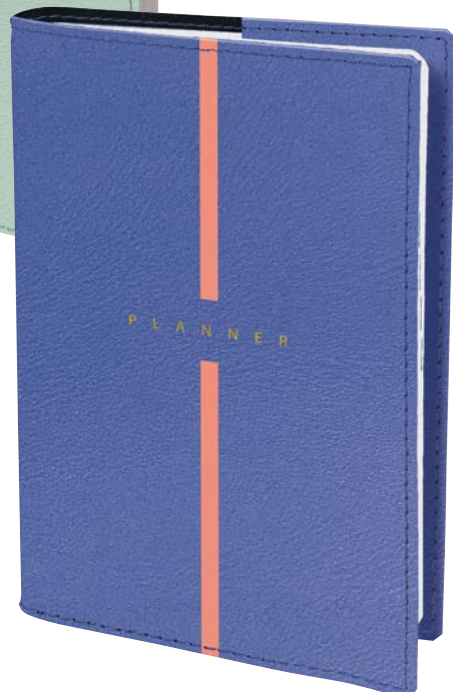

BOUND COVERS

Grained Faux Leather **NEW**

"Billy"

Refillable

Blue (2)

Green (3)

Blush (18)

Available with Monthly 21, Note 21, Academic Minister, Space 24, Visual, Hebdo, Minister, Executive, Space 17, IB Traveler and Biweek.