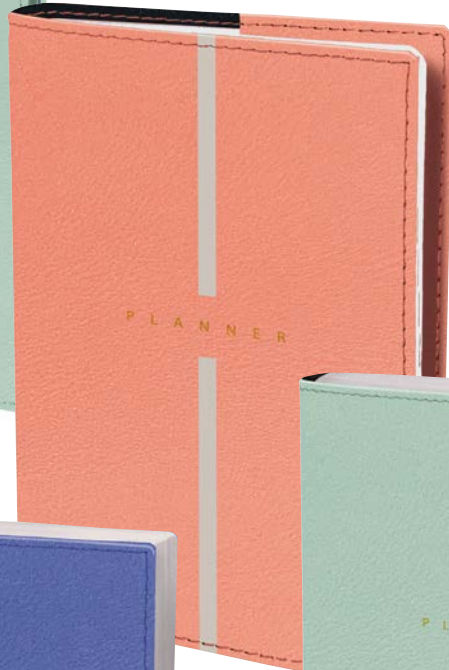

BOUND COVERS

Grained Faux Leather **NEW**

"Billy"

Refillable

Blue (2)

Green (3)

Blush (18)

Available with Monthly 21, Note 21, Academic Minister, Space 24, Visual, Hebdo, Minister, Executive, Space 17, IB Traveler and Biweek.