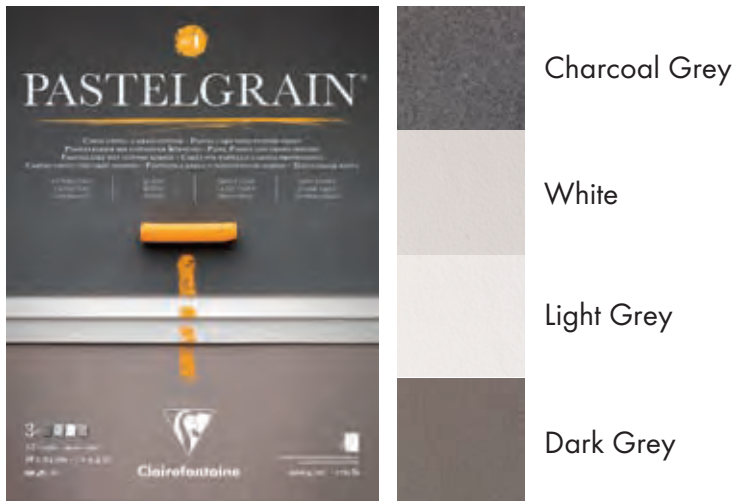

PASTELGRAIN® NEW

Introducing Pastelgrain, a new take on the best-selling Pastelmat. While retaining Pastelmat's signature characteristics, Pastelgrain offers a more textured, sandpaper-like surface. This enhanced texture creates unique effects, particularly suited for figurative landscapes. Available in pads and sheets.

- 12 sheets per pad, 3 sheets per color
- Pads are bound with glassine barrier sheets between each page to prevent smudging
- See page 74 for display

PADS

Description	Size	Reference	Min. Order	List ea.
Palette 1	7 x 9½"	976057C	1	$ 46.50
Palette 1	9½ x 12"	976058C	1	$ 68.00
Palette 1	12 x 15½"	976059C	1	$ 110.50
Palette 2	7 x 9½"	976060C	1	$ 46.50
Palette 2	9½ x 12"	976061C	1	$ 68.00
Palette 2	12 x 15½"	976062C	1	$ 110.50

Palette 1