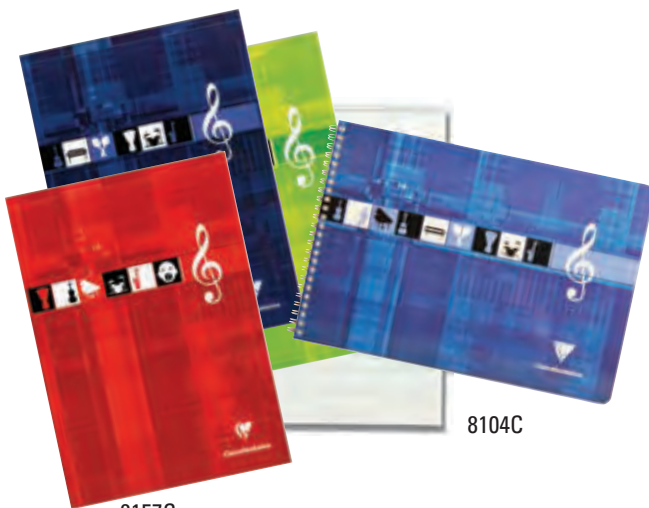

8104C

6157C