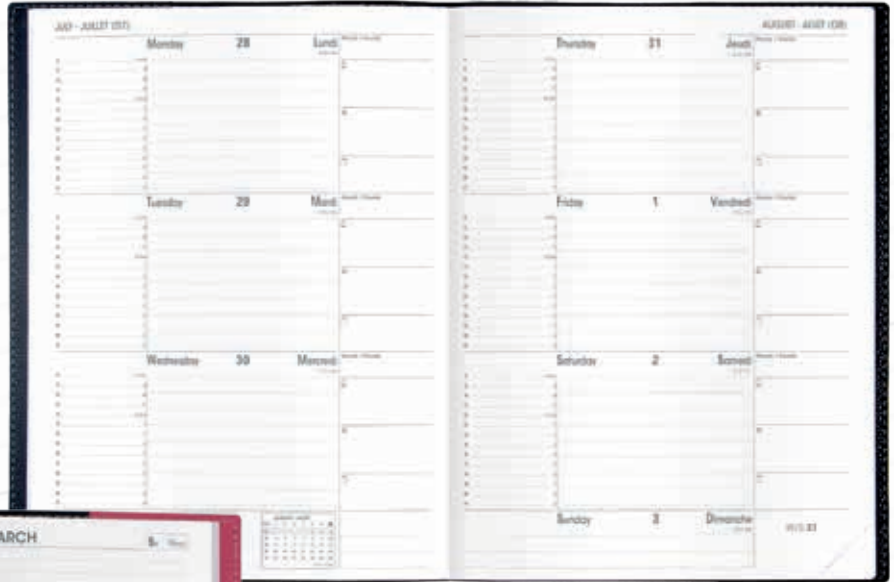

# WEEKLY ACADEMIC

12 MONTHS · AUG. - JULY

**PRINCIPAL** - 7 X 9<sup>3</sup>/<sub>8</sub>" (18 X 24 CM)  
Bi-lingual (EN/FR)

Week on two pages, lined

- 90g white, French-made paper: Principal & Scholar
- 64g white, French-made paper: Sapa X
- Monthly planning pages: Scholar & Sapa X
- Maps: Sapa X
- Fountain pen and marker friendly: Principal & Scholar
- Notes pages
- Sewn binding
- Tear off corners
- Removable address book

**SCHOLAR** - 6<sup>1</sup>/<sub>4</sub> X 9<sup>3</sup>/<sub>8</sub>" (16 X 24 CM)

Week on two pages, lined

**SAPA X ACADEMIC** - 3<sup>1</sup>/<sub>2</sub> X 5<sup>1</sup>/<sub>2</sub>" (9 X 14 CM)

Week on two pages, unlined

**Features:**

- White paper, 64g
- White paper, 90g
- Two-color print
- Sewn binding
- Monthly planning pages
- Notes pages
- Maps
- Tear off corners
- Removable address book

Cover Material	Color Code	SCHOLAR AUG. - JUL.		SAPA X ACA. AUG. - JUL.		PRINCIPAL AUG. - JUL.	
		Ref.	MSRP	Ref.	MSRP	Ref.	MSRP
Texas	1 2 3 4 5 6	551	\$25.00	321	\$27.00	311	\$38.00
Club	1 2 5 3 16 19	552	\$28.00	322	\$30.00	312	\$41.00
Soho	1 5 8	553	\$28.00			313	\$41.00
Refill only		5501	\$14.00	3201	\$21.00	3101	\$27.00
Address/Memo		15020	\$ 2.50			48020	\$ 3.50
Address w/Tabs		1502	\$ 1.75	32020	\$ 1.50	4802	\$ 3.50