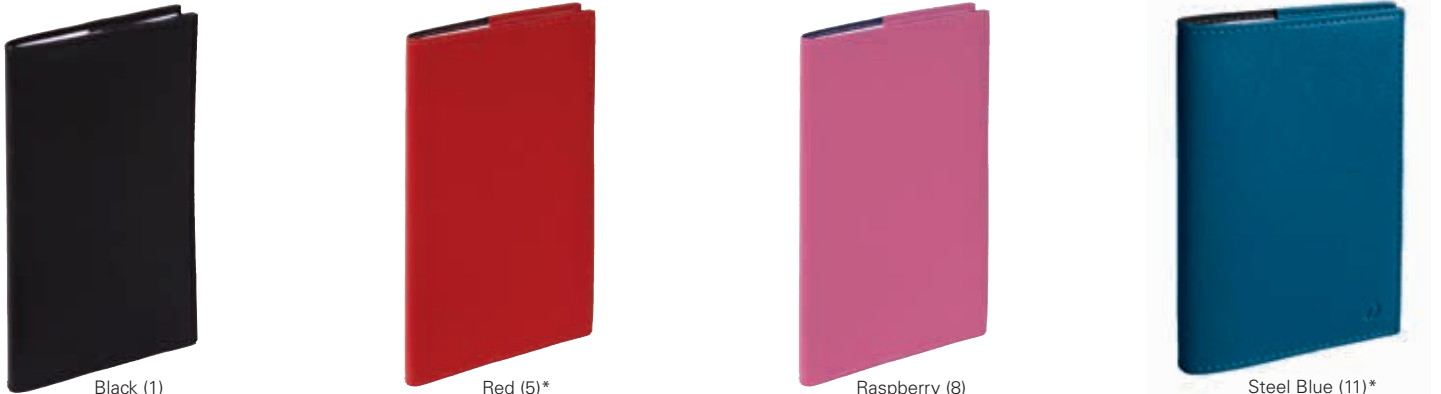

**CLUB** *Grained Faux Leather*

*Club Classic*

*Club Fashion*

Black (1)

Blue (2)

Red (5)

Sage (3)

Bronze (16)

Grey (19)

**KALI** *Grained Faux Leather*

Black (1)

Blue (2)

Red (5)\*

Copper (6)\*

Rose (15)

Blush (18)

**SOHO** *Smooth Faux Leather*

Black (1)

Red (5)\*

Raspberry (8)

Steel Blue (11)\*

**BILLY** *Smooth Faux Leather*

Black (1)

Blue (2)