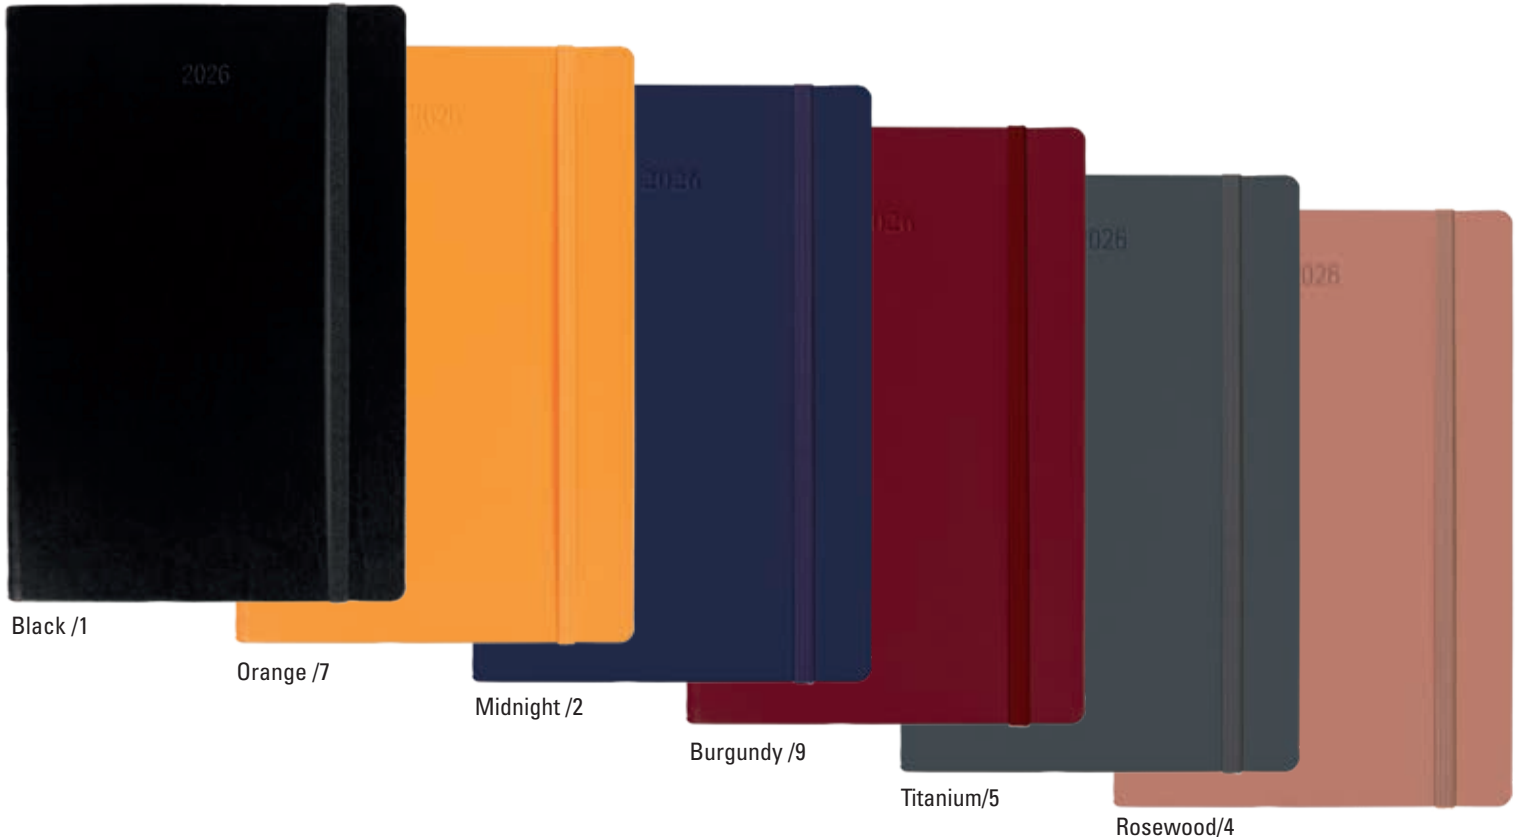

Rhodia 2026 Weekly Planner

Notebook and planner all in one. Week on the left page, iconic Rhodia graph grid on the right for notes, sketches, and more.

- 90g white, French-made paper
- Monthly planning pages, maps, address pages
- Tear-off corners
- Fountain pen and marker friendly
- Hardbound faux leather cover with elastic closure

RHODIA
JAN. - DEC.

Features:	
12 months	•
White paper, 90g	•
Hardbound	•
Elastic closure	•
Monthly planning pages	•
Maps	•
Tear off corners	•
Attached address book	•

Cover	Color Code	Ref.	MSRP
Hardcover	1 7 2 9 5 4	378	\$28.00

Rhodia - 6¼ x 9¾" (16 x 24 cm)

Black /1

Orange /7

Midnight /2

Burgundy /9

Titanium/5

Rosewood/4