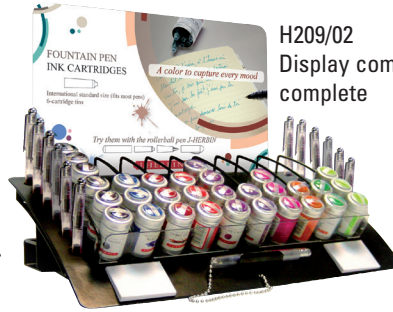

## Fountain Pen Inks Countertop Displays

H190/02

H190/03

H209/02  
Display comes complete

H191/02

### 30 ml Bottles

Metal display includes:

- 6 x 13009T, 13013T, 13016T, 13022T, 13037T, 13044T
- One 'test' bottle
- One nib holder w/nib for testing
- One laminated color swatch sheet
- Test pad

Description	Size	Reference	Min. Order	List ea.
Display	(w) 14 ½ x (d) 10 x (h) 11	H190/02	1	\$ 502.20

### Scented Inks

Exquisitely romantic inks are lightly scented for special notes and correspondence.

Metal display includes:

- 5 x 13710T, 13736T, 13746T, 13756, 13768T, 13777T
- One 'test' bottle
- One nib holder w/nib for testing
- Test pad

### Cartridges and Pens

- 6 x 20109T, 20115T, 20116T, 20122T, 20137T, 20139T, 20144T, 20157T, 20177T, 20178T
- 12 refillable pens (six rollerball and six fountain pen)
- One laminated color swatch sheet
- One sample pen and two notepads
- Room for extra stock on back of display