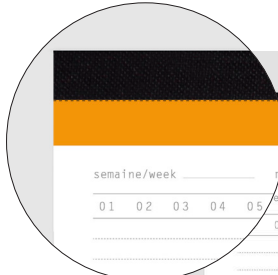

## rhodia undated weekly desk pad

- Sheets: 60
- Paper/Color: 90g/White
- Fountain pen and marker friendly
- Exceptionally smooth, acid-free, pH neutral
- Micro-perforated sheets
- Clothbound with a nonskid cardboard backing
- Undated weekly sections
- Dot grid sections for notes

Description	Size	Reference	Min. Order	List ea.
A4+	11 5/8 x 8 3/4	194040C	1	\$ 18.50
A3	16 1/2 x 12 1/8	194041C	1	\$ 27.50

Clothbound with a nonskid cardboard backing

Undated weekly sections

Dot grid section for notes, doodles, etc.

Ruler