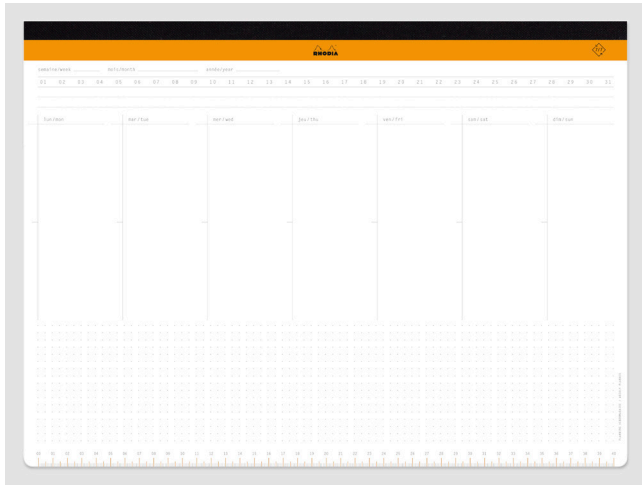

## rhodia undated weekly desk pad

- Sheets: 60
- Paper/Color: 90g/White
- Fountain pen and marker friendly
- Exceptionally smooth, acid-free, pH neutral
- Micro-perforated sheets
- Clothbound with a nonskid cardboard backing
- Undated weekly sections
- Dot grid sections for notes

Description	Size	Reference	Min. Order	List ea.
A4+	11 5/8 x 8 3/4	194040C	1	\$ 18.50
A3	16 1/2 x 12 1/8	194041C	1	\$ 27.50

Clothbound with a nonskid cardboard backing

Undated weekly sections

Dot grid section for notes, doodles, etc.

Ruler