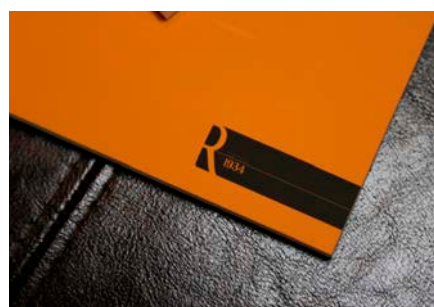

"R" Premium Stapled Notepads

The "R" pad sets the standard for premium notepads! The ultra-soft cover is what makes the "R" pad unique. The smooth ivory paper makes it perfect for note taking, letter writing, or sketches.

- Sheets/Pages: 70/140
- Paper/Color: 90g/Ivory
- Fountain pen and marker friendly
- Super smooth, acid-free, pH neutral
- Micro-perforated for easy and clean removal
- Reinforced staples for extra strength
- Cover is scored to neatly fold back
- Stiff back cover makes writing or sketching easy and portable

Black with orange inner cover Orange with black inner cover

Three Flap Portfolios NEW

Glossy pressboard with contrasting color elastic closures in the iconic orange and black of Rhodia. Available in two sizes.