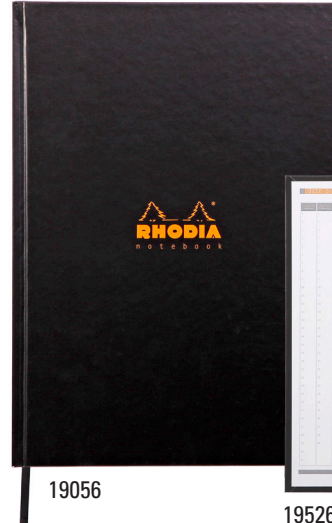

Memo Pad with Desk Box

- Detachable Sheets: 240
- Paper/Color: 80g/Ultra White
- Fountain pen and marker friendly
- Exceptionally smooth, acid-free, pH neutral
- Cardboard backed, nonskid backing
- Available as a refillable orange desktop box set or refill
- Two sizes in lined, in graph or dots

Description	Size	Reference	Min. Order	List ea.
N. 11 Box w/ Graph	3 3/8 x 4 1/2	194049C	1	\$ 17.00
N. 11 Box w/ Lined	3 3/8 x 4 1/2	194050C	1	\$ 17.00
N. 11 Box w/ Dots	3 3/8 x 4 1/2	194051C	1	\$ 17.00
N. 13 Box w/ Graph	4 1/2 x 6 1/4	194052C	1	\$ 23.00
N. 13 Box w/ Lined	4 1/2 x 6 1/4	194053C	1	\$ 23.00
N. 13 Box w/ Dots	4 1/2 x 6 1/4	194054C	1	\$ 23.00
N. 11 Graph Memo Pad	3 x 4 1/8	194043C	1	\$ 9.50
N. 11 Lined Memo Pad	3 x 4 1/8	194044C	1	\$ 9.50
N. 11 Dots Memo Pad	3 x 4 1/8	194045C	1	\$ 9.50
N. 13 Graph Memo Pad	4 1/8 x 5 7/8	194046C	1	\$ 14.50
N. 13 Lined Memo Pad	4 1/8 x 5 7/8	194047C	1	\$ 14.50
N. 13 Dots Memo Pad	4 1/8 x 5 7/8	194048C	1	\$ 14.50

Rhodiactive Hardcover Notebook

Sleek, rigid hardcover notebooks.

- Sheets/Pages: 96/192
- Paper/Color: 90g/Ultra white
- Fountain pen and marker friendly
- Super smooth, acid-free, pH neutral
- Ribbon marker
- Annual calendar at the front

Description	Size	Reference	Min. Order	List ea.
A5 - Lined	6 x 8 1/4	19526C	5	\$ 17.00
A4 - Lined	8 1/4 x 11 3/4	19056C	5	\$ 24.00

Mouse Pad

A smart combination mouse pad/notepad with the iconic grid on Rhodia 80g paper.