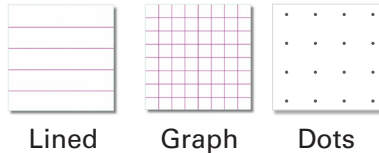

Memo Pad with Desk Box

- Detachable Sheets: 240
- Paper/Color: 80g/Ultra White
- Fountain pen and marker friendly
- Exceptionally smooth, acid-free, pH neutral
- Cardboard backed, nonskid backing
- Available as a refillable orange desktop box set or refill
- Two sizes in lined, in graph or dots

Description	Size	Reference	Min. Order	List ea.
N. 11 Box w/ Graph	3 3/8 x 4 1/2	194049C	1	\$ 17.00
N. 11 Box w/ Lined	3 3/8 x 4 1/2	194050C	1	\$ 17.00
N. 11 Box w/ Dots	3 3/8 x 4 1/2	194051C	1	\$ 17.00
N. 13 Box w/ Graph	4 1/2 x 6 1/4	194052C	1	\$ 23.00
N. 13 Box w/ Lined	4 1/2 x 6 1/4	194053C	1	\$ 23.00
N. 13 Box w/ Dots	4 1/2 x 6 1/4	194054C	1	\$ 23.00
N. 11 Graph Memo Pad	3 x 4 1/8	194043C	1	\$ 9.50
N. 11 Lined Memo Pad	3 x 4 1/8	194044C	1	\$ 9.50
N. 11 Dots Memo Pad	3 x 4 1/8	194045C	1	\$ 9.50
N. 13 Graph Memo Pad	4 1/8 x 5 7/8	194046C	1	\$ 14.50
N. 13 Lined Memo Pad	4 1/8 x 5 7/8	194047C	1	\$ 14.50
N. 13 Dots Memo Pad	4 1/8 x 5 7/8	194048C	1	\$ 14.50