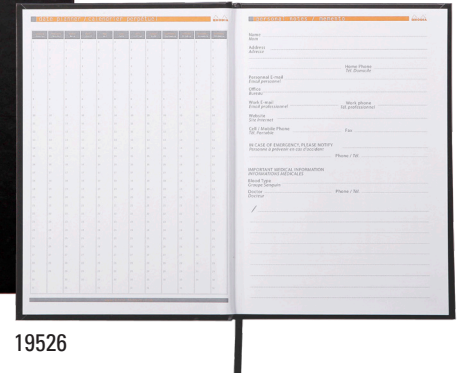

Memo Pad with Desk Box

- Detachable Sheets: 240
- Paper/Color: 80g/Ultra White
- Fountain pen and marker friendly
- Exceptionally smooth, acid-free, pH neutral
- Cardboard backed, nonskid backing
- Available as a refillable orange desktop box set or refill
- Two sizes in lined, in graph or dots

Description	Size	Reference	Min. Order	List ea.
N. 11 Box w/ Graph	3 3/8 x 4 1/2	194049C	1	\$ 17.00
N. 11 Box w/ Lined	3 3/8 x 4 1/2	194050C	1	\$ 17.00
N. 11 Box w/ Dots	3 3/8 x 4 1/2	194051C	1	\$ 17.00
N. 13 Box w/ Graph	4 1/2 x 6 1/4	194052C	1	\$ 23.00
N. 13 Box w/ Lined	4 1/2 x 6 1/4	194053C	1	\$ 23.00
N. 13 Box w/ Dots	4 1/2 x 6 1/4	194054C	1	\$ 23.00
N. 11 Graph Memo Pad	3 x 4 1/8	194043C	1	\$ 9.50
N. 11 Lined Memo Pad	3 x 4 1/8	194044C	1	\$ 9.50
N. 11 Dots Memo Pad	3 x 4 1/8	194045C	1	\$ 9.50
N. 13 Graph Memo Pad	4 1/8 x 5 7/8	194046C	1	\$ 14.50
N. 13 Lined Memo Pad	4 1/8 x 5 7/8	194047C	1	\$ 14.50
N. 13 Dots Memo Pad	4 1/8 x 5 7/8	194048C	1	\$ 14.50

Rhodiactive Hardcover Notebook

Sleek, rigid hardcover notebooks.

- Sheets/Pages: 96/192
- Paper/Color: 90g/Ultra white
- Fountain pen and marker friendly
- Super smooth, acid-free, pH neutral
- Ribbon marker
- Annual calendar at the front

Description	Size	Reference	Min. Order	List ea.
A5 - Lined	6 x 8 1/4	19526C	5	\$ 17.00
A4 - Lined	8 1/4 x 11 3/4	19056C	5	\$ 24.00

Mouse Pad

A smart combination mouse pad/notepad with the iconic grid on Rhodia 80g paper.