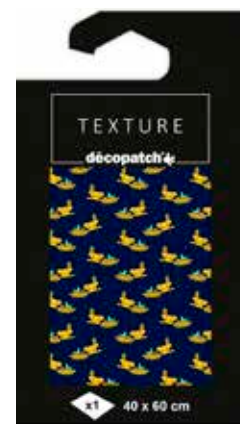

## Textured Papers

Textured foil Decopatch papers in packs.

- 13 designs
- Foil effect
- 1 sheet per pack

1 Sheet	15 3/4 x 23 5/8	TD	1
---------	-----------------	----	---

TD778

TD780

TD783

TD784

TD786

TD789

TD798

TD800

TD802

TD815

TD819

TD822