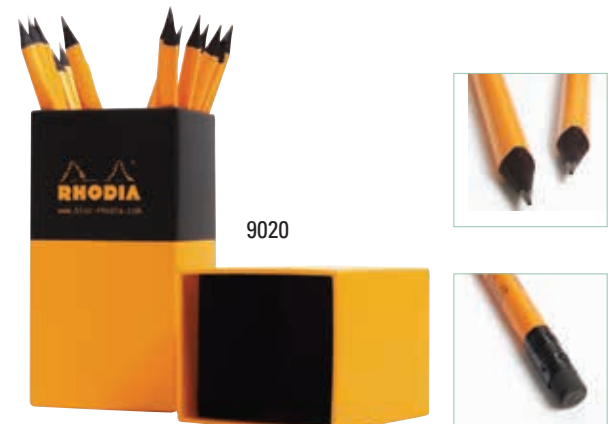

Rhodia Mechanical Pencil and Rollerball Pen

Simple and refined writing instruments inspired by the distinctive look of the iconic Rhodia notepad.

- Brushed aluminium body
- Retractable rollerball pen and mechanical pencil
- Mechanical pencil uses 0.5 mm lead (refills not included)

Description	Size	Reference	Case Pack
Orange Pen	5"	9388	2
Black Pen		9389	2
Orange Pencil		9398	2
Black Pencil		9399	2
Black Ink Refill		9280	5
Blue Ink Refill		9282	5

Rhodia Pencil Countertop Display

A great point-of-purchase display. 25 iconic orange Rhodia pencils in a handsome hard box with lid. Pencils feature black linden wood core and black eraser.

- Pencils are individually wrapped
- Triangular shape
- HB lead grade

√ = Best sellers

Pencil (1)	(w) 3 x (d) 2 3/4 x (h) 5 1/4	9020*√	25
------------	-------------------------------	--------	----

Rhodia Leather Pencil Case

Smooth leather pencil case with metallic zipper and embossed Rhodia logo.

- Genuine leather pencil case
- Pencils not included
- Fits eight to ten pencils

	8 1/8 x 3 3/8	118449	4
--	---------------	--------	---