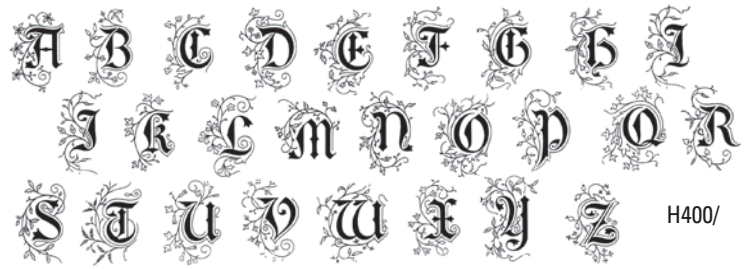

Wood Handle (no seal)

Description	Size	SKU	Pack
Handle	4"	H407/40	1

H407/40

Herbin Metallic Highlighting Ink Pad

Gold pigmented ink

Description	Size	SKU	Pack
Ink Pad	-	H411/	1

H411/04

Illuminated - Square Seals

H400/

Script Old Style - Round Seals

H403/

Symbols

/30 Rose

/40* Teddy

/41* Cat

/43 Dove