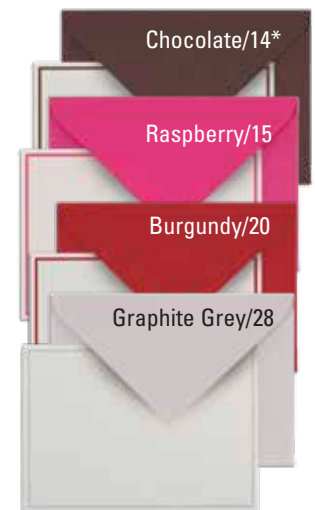

Nib & Heart /09

Ink Pot /10

G. Lalo Single Bordered Cards

300g - Laid Finish - Straight-Edge - Flat Cards

326/ available with: /02, /03, /05, /06, /15, /20, /28

327/ available with: /02, /05, /10

G. Lalo Bordered "Thank You" Note Cards

300g - Laid Finish - Straight-Edge - Flat Cards

Available with: rose /05, lavender /10, apricot /18, yellow /19

Description	Size	SKU	Pack
10 Cards & Envelopes	4 1/4 x 6"	3266/	1

Description	Size	SKU	Pack
10 Cards & Envelopes	4 1/4 x 6"	326/	5
15 Cards & Envelopes	4 1/4 x 6"	327/	2

3266/

Blue/02

Pistachio/03

Rose/05

Champagne/06

Lavender/10*

Chocolate/14*

Raspberry/15

Burgundy/20

Graphite Grey/28