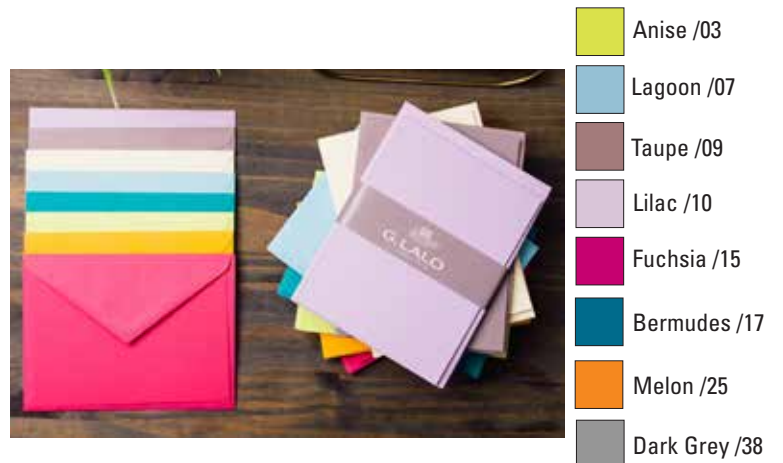

**G. Lalo Mode de Paris**

**300g - Laid Finish - Deckle-Edge - Flat Cards**

Description	Size	SKU	Pack
30 Cards & Envelopes	3 ¾ x 6"	923/	2

 White /00	 Champagne /06	 Graphite Grey /28
 Blue /02	 Raspberry /15*	 Extra White /50*
 Rose /05	 Ivory /16	

**G. Lalo "Verge de France" Blank Cards**

**300g - Laid Finish - Deckle-Edge - Flat Cards**

252/ available with all color options

253/ available with: /00, /16

Description	Size	SKU	Pack
10 Cards & Envelopes	3 ¼ x 5 ¼"	253/*	2
10 Cards & Envelopes	3 ¾ x 6"	252/	2

\*Limited Quantity

**G. Lalo "Coreale" Straight-Edged Cards**

**250g - Laid Finish - Straight-Edge - Flat Cards**

275/ available with: /09, /15, /17, /38

285/ available with all color options

Description	Size	SKU	Pack
10 Cards & Envelopes	3 ¼ x 5 ¼"	275/	2
10 Cards & Envelopes	4 ¾ x 6 ¼"	285/	2