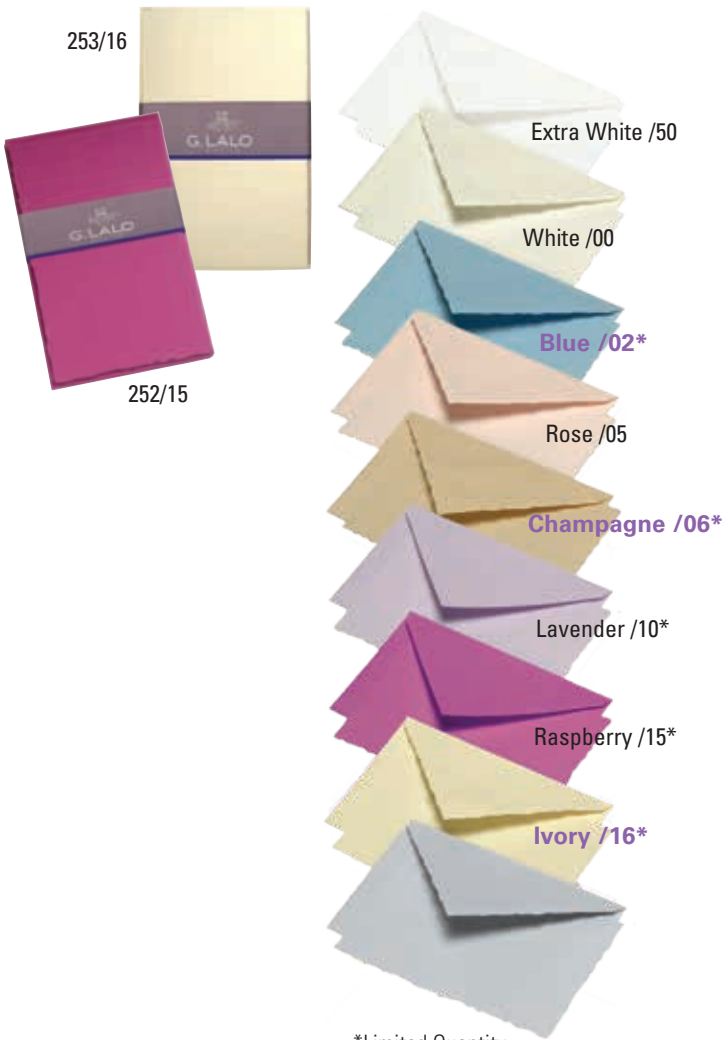

**G. Lalo Mode de Paris**

**300g - Laid Finish - Deckle-Edge - Flat Cards**

Description	Size	SKU	Pack
30 Cards & Envelopes	3 ¾ x 6"	923/	2

 White /00	 Champagne /06	 Graphite Grey /28
 Blue /02	 Raspberry /15*	 Extra White /50*
 Rose /05	 Ivory /16	

**G. Lalo "Verge de France" Blank Cards**

**300g - Laid Finish - Deckle-Edge - Flat Cards**

252/ available with all color options

253/ available with: /00, /16

Description	Size	SKU	Pack
10 Cards & Envelopes	3 ¼ x 5 ¼"	253/*	2
10 Cards & Envelopes	3 ¾ x 6"	252/	2

\*Limited Quantity

**G. Lalo "Coreale" Straight-Edged Cards**

**250g - Laid Finish - Straight-Edge - Flat Cards**

275/ available with: /09, /15, /17, /38

285/ available with all color options

Description	Size	SKU	Pack
10 Cards & Envelopes	3 ¼ x 5 ¼"	275/	2
10 Cards & Envelopes	4 ¾ x 6 ¼"	285/	2