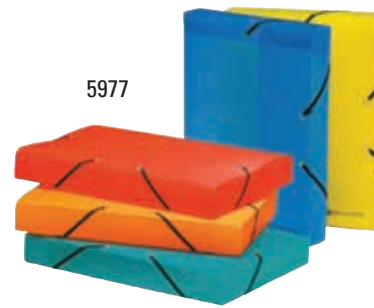

Exacompta "Linicolor" Polypro File Box
Holds Letter-Size Documents - Elastic Closure

Description	Size	SKU	Pack
Assorted	9 3/4 x 1 5/8 x 13"	5977	5

5977

55877

Exacompta "Linicolor" Polypro Folder
Three-Flap Folder - Letter Size - Elastic Closure

Description	Size	SKU	Pack
Assorted	9 1/2 x 1 1/4 x 12 1/2"	55877*	5

Exacompta Presentation Report Cover
Holds up to 30 Sheets - Swing Clip - Opens Flat

Description	Size	SKU	Pack
Clear Polypro	8 2/3 x 12 1/4"	47600*	25
Color Polypro	8 2/3 x 12 1/4"	47700*	25

47600

47700

Exacompta "Iderama" Expanding File
13 Pockets - Letter Size - Cord Closure

Description	Size	SKU	Pack
Assorted Polypro	10 x 13"	58770*	6

*Limited Quantity

58770

Exacompta Pressboard Three-Flap Folder
400g Pressboard - Letter Size - Elastic Closure

Description	Size	SKU	Pack
Blue	9 1/2 x 12 1/2"	55502SE	10
Green	9 1/2 x 12 1/2"	55503SE	10
Orange	9 1/2 x 12 1/2"	55504SE	10
Red	9 1/2 x 12 1/2"	55505SE	10
Yellow	9 1/2 x 12 1/2"	55509SE	10

Exacompta Pastel Three-Flap Folder
400g Pressboard - Letter Size - Elastic Closure