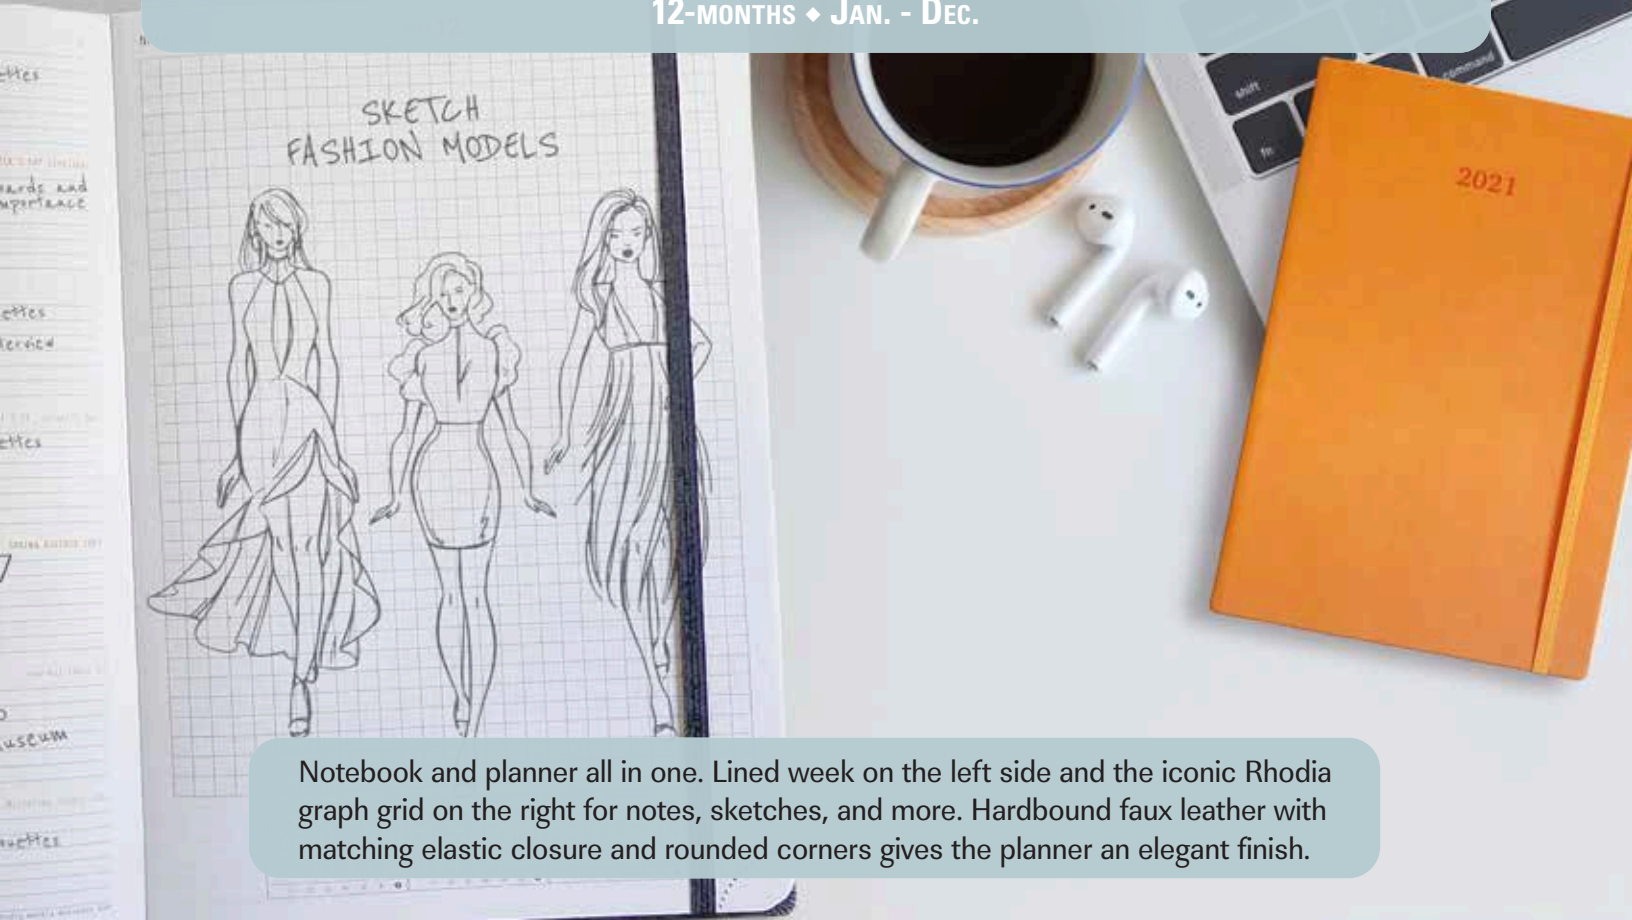

RHODIA WEBPLANNER

12-MONTHS ♦ JAN. - DEC.

Notebook and planner all in one. Lined week on the left side and the iconic Rhodia graph grid on the right for notes, sketches, and more. Hardbound faux leather with matching elastic closure and rounded corners gives the planner an elegant finish.

RHODIA SMALL - 4" x 6"
(10 x 15 cm)

RHODIA MEIDUM - 6 1/4" x 9 1/2"
(16 x 24 cm)

		RHODIA POCKET JAN. - DEC.	RHODIA MEIDUM JAN. - DEC.
Cover	Color Code	Ref.	Ref.
Hardcover	1 7	358	378

Features:		
12 months	*	*
White paper, 64g	*	
White paper, 90g		*
Hardbound	*	*
Monthly planning pages		*
Two-color print	*	*
Maps	*	*
Tear off corners	*	*
Elastic closure	*	*
Attached address book	*	*

“Rhodia Display”

Jan. - Dec.

20 Planners:

10 4 x 6

10 6 1/4 x 9 1/2

Ref. # 9211.....\$ 470.00 MSRP