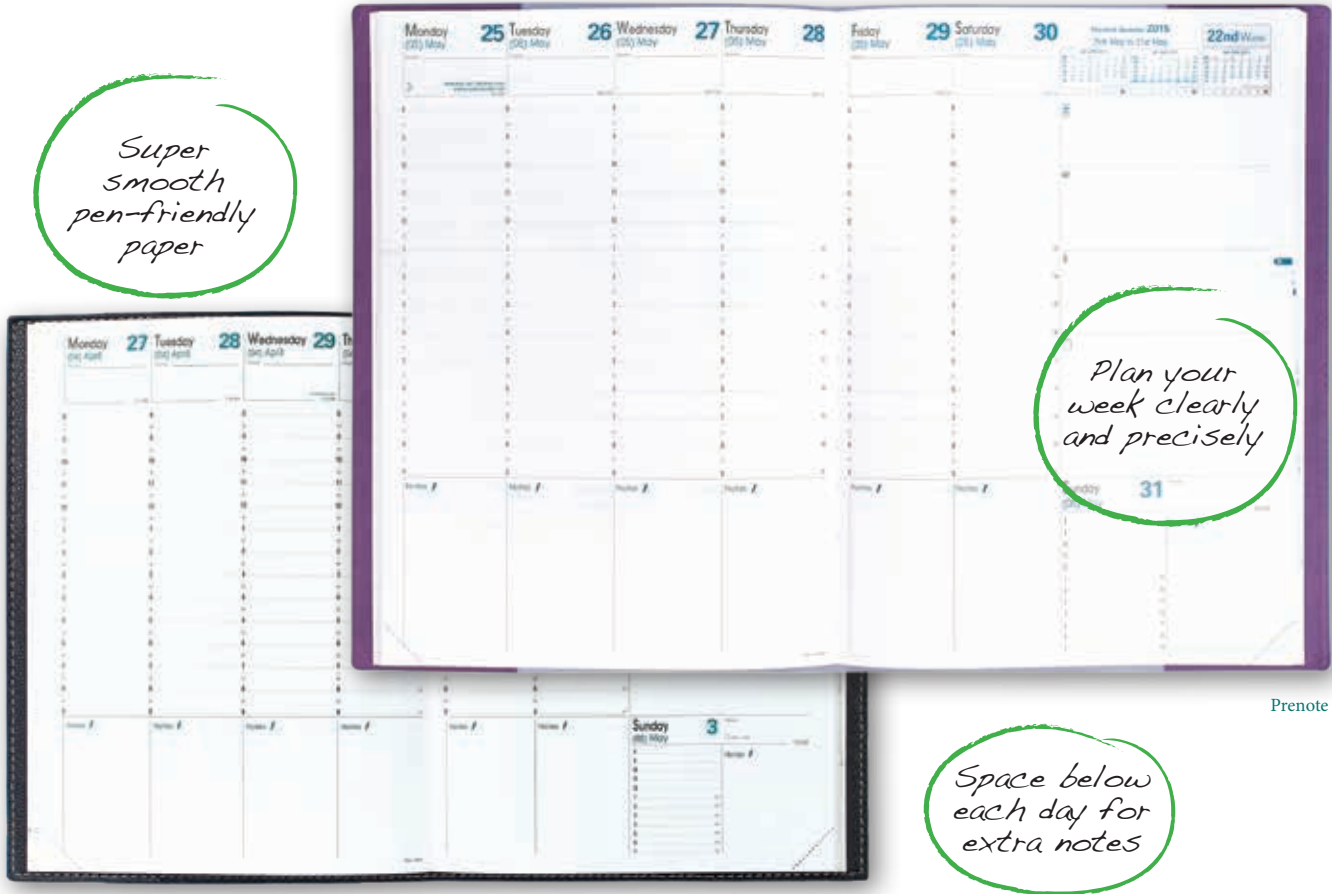

# LARGE WEEKLY DESK WITH DAILY NOTES FORMAT

Calendar Year Edition: December to December

WEEKLY

Prenote

Trinote

## Prenote Large - 8<sup>1</sup>/<sub>4</sub> x 11<sup>5</sup>/<sub>8</sub>" (21 x 29.7 cm)

-  13 months, December to December
-  white paper, 90 g
-  sewn binding
-  two-color print
-  receipts & payments pages
-  maps
-  removable address/memo book insert

• Texas	N° 241
• Club ( Classic only )	N° 242
• Soho	N° 243
• Refill only	N° 2401
• Address/Memo	N° 24020
• A-Z Address with tabs	N° 2404

## Trinote Large - 7 x 9<sup>3</sup>/<sub>8</sub>" ( 18 x 24 cm )

-  13 months, December to December
-  white paper, 90 g
-  sewn binding
-  two-color print
-  receipts & payments pages
-  maps
-  removable address/memo book insert