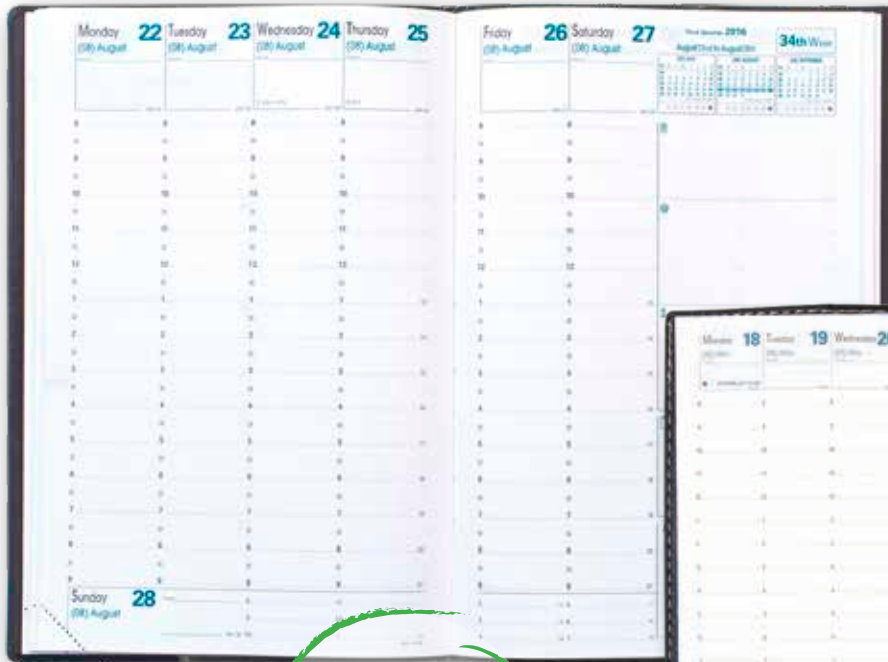

CLASSIC QUO VADIS WEEKLY PLANNING FORMAT

Calendar Year Edition

WEEKLY

Minister

View your week at a single glance: events, goals, notes

Business

Tear off corners

Minister Compact - 6^{1/4} x 9^{3/8}" (16 x 24 cm)

-  13 months, December to December
-  Includes 12 monthly pages
-  white paper, 90 g
-  two-color print
-  receipts & payments pages
-  maps

• Texas	N° 151
• Sunset	N° 1580
• Club	N° 152
• Soho	N° 153
• Duo Leather	N° 1599
• Refill only	N° 1501
• Notes	N° 15008
• Address/Memo	N° 15020
• A-Z Address with tabs	N° 1504

Business Pocket - 4 x 6" (10 x 15 cm)

-  12 months, January to December
-  white paper, 64 g
-  sewn binding
-  removable address/memo book insert

• Texas	N° 041
• Sunrise	N° 0450
• Sunset	N° 0480
• Club	N° 042
• Soho	N° 043
• Duo Leather	N° 0499
• Refill only	N° 0401
• Address/Memo	N° 04020
• A-Z Address with tabs	N° 0402