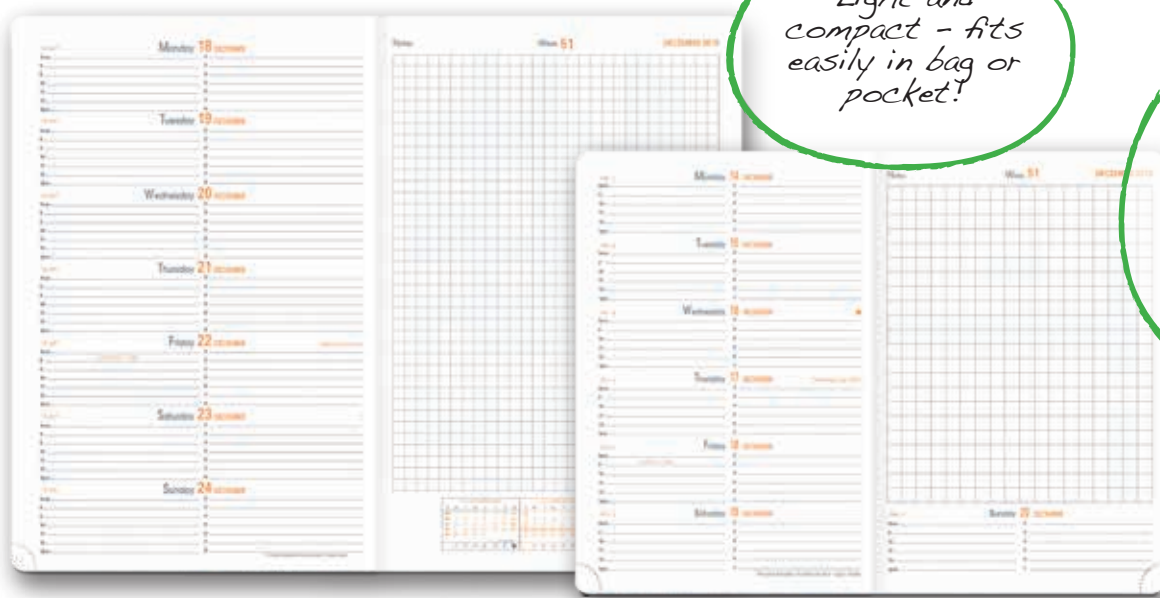

Hard Bound Rhodia WebPlanner

- > Week on left, Rhodia's famous grid for notes on the right
- > Hardbound leather-like black or orange cover with matching elastic closure
- > January to December
- > Two convenient sizes: 4 x 6" and 6¼ x 9½"

Pocket WebPlanner Black (1), Orange (7)

Desk WebPlanner Orange (7), Black (1)

"Rhodia Display"

Calendar Year

20 Planners:

10	4 x 6
10	6¼ x 9½

Reference # 9211.....

Made by **QUO VADIS** for Rhodia

Light and compact - fits easily in bag or pocket!

Week on one side and grid pages for notes on the other

Tear off corners

Desk Weekly - 6¼ x 9½" (16 x 24 cm)
Rhodia WebPlanner Calendar Year

- Includes 12 monthly pages
- white paper, 90 g
- maps

January to December
 • Notebook 6¼ x 9½ N° 378/

Pocket Weekly - 4 x 6" (10 x 15 cm)
Rhodia WebPlanner Calendar Year

- white paper, 64 g
- maps

January to December
 • Notebook 4 x 6 N° 358/