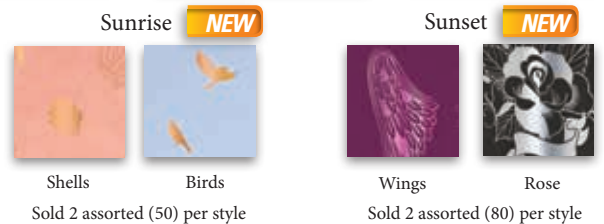

# COVER STYLES & COLORS

Check planner listings for availability

**Refillable**

grained faux leather

"Club"

**Refillable**

grained faux leather  
(for Life Noted™ planners only)

"Kali"

**Refillable**

smooth faux leather

"Soho"

**Refillable**

smooth faux suede

"Texas"

**Refillable**

grained leather

"Duo"

**Refillable**

smooth faux suede

"Sunrise / Sunset"

**Refillable**

smooth leather

"Chelsea"

**Refillable**