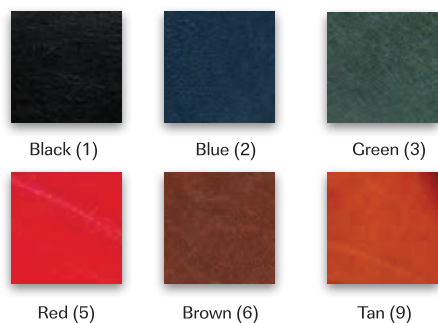

# COVER STYLES & COLORS

Check planner listings for availability

**Refillable**

grained faux leather

"Club"

**Refillable**

grained faux leather  
(for Life Noted™ planners only)

"Kali"

**Refillable**

smooth faux leather

"Soho"

**Refillable**

smooth faux suede

"Texas"

**Refillable**

grained leather

"Duo"

**Refillable**

smooth faux suede

"Sunrise / Sunset"

**Refillable**

smooth leather

"Chelsea"

**Refillable**

grained polyurethane  
(for recycled line only)

"Equology"

**Refillable**

top leather calfskin

"Mignon"

**Spiral**

hardboard cover

"Metallic"