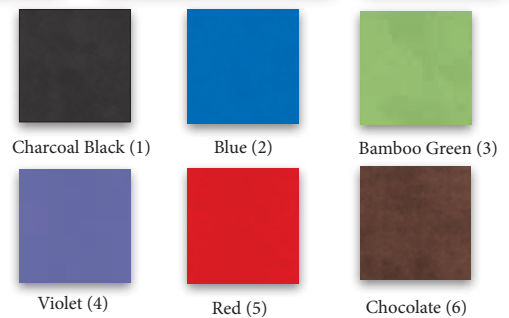

# COVER STYLES & COLORS

Check planner listings for availability

**Refillable**

grained faux leather

"Club"

**Refillable**

grained faux leather  
(for Life Noted™ planners only)

"Kali"

**Refillable**

smooth faux leather

"Soho"

**Refillable**

smooth faux suede

"Texas"

**Refillable**

grained leather

"Duo"

**Refillable**

smooth faux suede

"Sunrise / Sunset"

**Refillable**

smooth leather

"Chelsea"

**Refillable**

grained polyurethane  
(for recycled line only)

"Equology"

**Refillable**

top leather calfskin

"Mignon"

**Spiral**

hardboard cover

"Metallic"