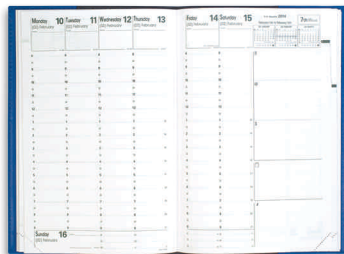

University Academic Year

12 months, August to July
 white paper, 64 g

- Texas Vinyl N° 281
- Club N° 282
- Soho N° 283
- Duo leather N° 2899
- Refill only Plain Edge N° 2801
- Address/Memo N° 04020
- A-Z Address N° 0402

Business Calendar Year

12 months, January to December
 white paper, 64 g

- Texas Vinyl N° 041
- Club N° 042
- Soho N° 043
- Duo Leather N° 0499
- Refill only Plain Edge N° 0401
- Address/Memo N° 04020
- A-Z Address with tabs N° 0402

Compact - 6¹/₄ x 9³/₈" (16 x 24 cm)

Academic Minister

13 months, July to July
 Includes 13 monthly pages
 white paper, 90 g
 maps

- Texas Vinyl N° 341
- Club N° 342
- Soho N° 343
- Duo Leather N° 3499
- Refill only Plain Edge N° 3401
- Notes N° 15008
- Address/Memo N° 15020
- A-Z Address N° 1502

Minister Calendar Year

13 months, December to December
 Includes 12 monthly pages
 white paper, 90 g
 two-color print
 receipts & payments pages
 maps

- Texas Vinyl N° 151
- Club N° 152
- Soho N° 153
- Duo Leather N° 1599
- Refill only Plain Edge N° 1501
- Notes N° 15008
- Address/Memo N° 15020
- A-Z Address with tabs N° 1504