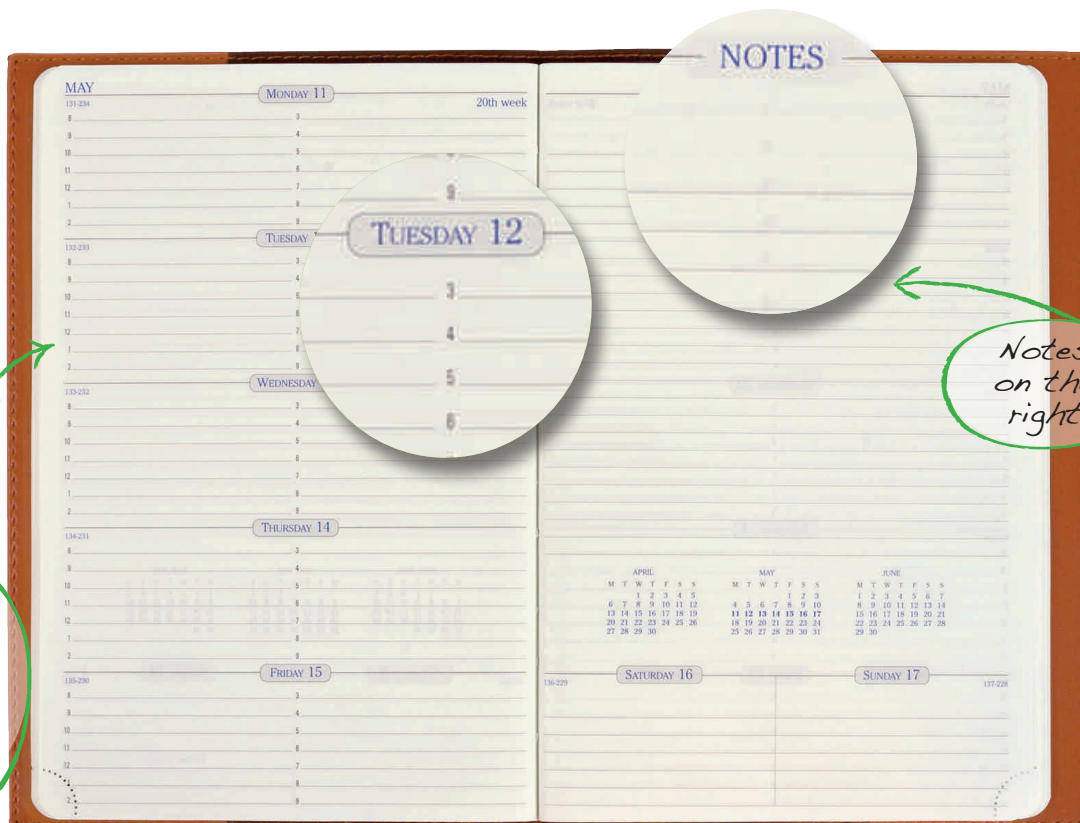

WEEKLY WITH MORE NOTE SPACE FORMAT

WEEKLY

Desk - 8^{1/4} x 10^{1/2}" (21 x 27 cm)

Note 27 Calendar Year

- 12 13 months, December to December
- ivory paper, 90 g
- receipts & payments pages
- maps

- Texas Vinyl N° 271
- Club (Classic only) N° 272
- Soho N° 273
- Mignon Calfskin Leather N° 279
- Refill only Plain Edge N° 2701
- Address/Memo N° 27020
- A-Z Address with tabs N° 1604

Tear off corner:
Find current
week quickly

- two-color print
- sewn binding
- removable address/memo book insert

Compact Desk - 6^{1/4} x 9^{3/8}" (16 x 24 cm)

Space 24 Calendar Year

- 12 12 months, January to December
- Includes 12 monthly pages
- soft green paper, 90 g
- receipts & payments pages

- Texas Vinyl N° 231
- Club N° 232
- Soho N° 233
- Duo Leather N° 2399
- Refill only Plain Edge N° 2301
- Notes N° 15008
- Address/Memo N° 15020
- A-Z Address with tabs N° 1504

Pocket - 3^{1/2} x 6^{3/4}" (8.8 x 17 cm)

Space 17 Calendar Year

- 12 November 2017 to January 2019
- Includes 15 monthly pages: November 2017 to January 2019
- soft ivory paper, 60 g

- Texas Vinyl N° 171
- Club N° 172
- Soho N° 173
- Duo Leather N° 1799
- Mignon Calfskin Leather N° 179
- Refill only Plain Edge N° 1701
- Address/Memo N° 06020
- A-Z Address with tabs N° 0604