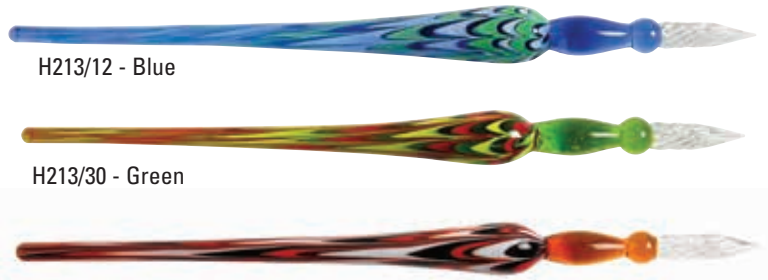

Straight Handle - Frosted Glass

H211/41 Amber
H211/77 Violet
H211/09 Black
H211/18 Royal Blue **NEW**

Tapered Handle - Spiral

H212/12 - Light Blue
H212/18 - Royal Blue
H212/30 - Green
H212/77 - Violet

Writing Instruments

Glass Pens

Hand blown glass pens in the tradition of 16th century Venice. A writing instrument and a work of art!

Description	Size	Reference	Case Pack
Straight handle	5 1/2"	H211/	1
Tapered Spiral	7 7/8"	H212/	1
Marbled	7 7/8"	H213/	1

Tapered Handle - Marbled

H213/12 - Blue
H213/30 - Green
H213/41 - Amber

H205/20 Felt Marker

H205/40 Brush Marker

B974/ Calligraphy Pen

Felt Marker - Refillable

For drawing and writing with soft fine point. Includes three black cartridges.

Cartridge Refills for Brush & Felt Marker

Water-based and light-resistant ink. Available in five colors: /09 black, /16 blue, /37 green, /46 brown, /77 purple

Cartridges (pack of 4 cartridges)	H204/	5
-----------------------------------	-------	---