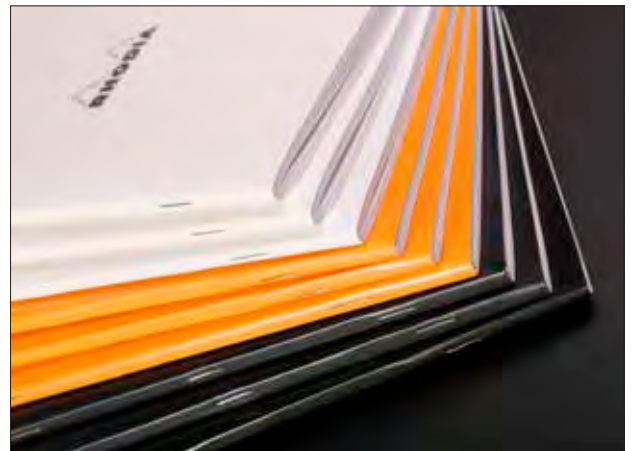

Classic Notebooks Staplebound

A slim notebook easy to carry

- A5, A4: 48 sheets
- 3 x 4 ¾": 24 sheets
- Ultra white, fountain pen and marker friendly
- Super smooth, acid-free, pH neutral
- Water resistant cover

✓ = **Best sellers**

Description	Size	Reference	Case Pack
Graph	3 x 4 ¾	119158 ✓	20
		119159 ✓	20
		119151 ✓	20
Lined	6 x 8 ¾ (A5)	119188	10
		119189	10
		119187	10
Dot		119186	10
Graph		119181	10
Lined	8 ¼ x 11 ¾ (A4)	119168	10
		119169	10
Dot		119166	10

Cardboard display with assortment of 60 notebooks:
20 x 119188, 119189, 119187

Display	119100

Ultra slim and pocket size!

"Unlimited" Pocket Notebooks

This pocket-size travel companion has an coated soft cover and extra white smooth paper. Sleek and chic with a built-in bicolor elastic closure.

- 60 sheets, ultra white, fountain pen and marker friendly
- Super smooth, acid-free, pH neutral
- Graph or lined, orange or black covers
- Coated soft cover back and front
- Glued spine, round corners
- Perforated pages for easy removal
- Point-of-sale cardboard display available with 10 each, orange and black covers

Lined - Orange	3 ½ x 5 ½ (A6)	118059O	10
		118059B	10
Lined 10 Orange + 10 Black		118059	20
Graph - 10 Orange + 10 Black		118058	20