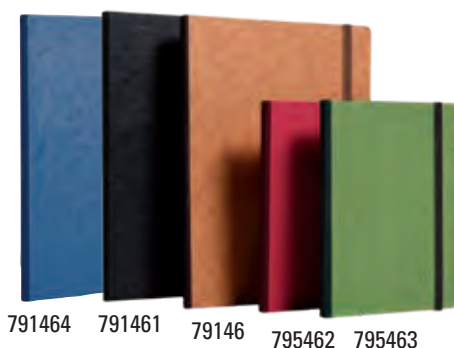

791464

791461

79146

795462