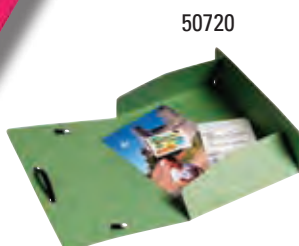

- 400 g glossy pressboard
- Holds letter size documents up to 1 1/4"
- Great for customization
- Sold by color

Description	Size	Reference	Case Pack	List
Blue	9 1/2 x 12 1/2	55442	5	
Green		55443	5	
Orange		55444	5	
Red		55445	5	
Yellow		55449	5	

47600

Polypro Presentation Folder

Transparent polypro folders with swing clip. Opens flat.

- Clear covers or color covers
- Five colors
- Holds up to 30 sheets
- Sold assorted

Description	Size	Reference	Case Pack	List
Clear covers	8 2/3 x 12 1/4	47600	25	
Color covers NEW	8 2/3 x 12 1/4	47700	25	

47700

50720

Basic Pocket Size Portfolio

Compact and handy, the perfect portfolio for people on the go. Keep all your receipts, notes, business cards etc., in one place.

- Sturdy hardboard with grainy leather texture
- Sold in a small countertop display of 25
- Four assorted colors: tan, black, red and green