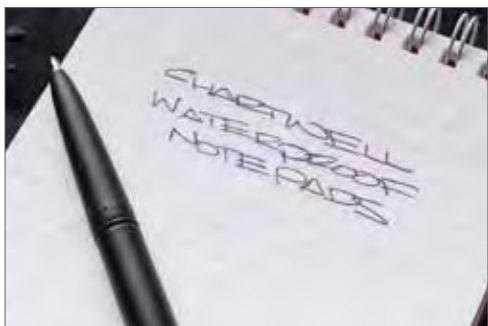

Business Card Holders

- Grained Club faux leather
- Saddle-stitched
- Four silver corners
- Display box of 10 holders
- 1321 assortment includes: black, blue, red
- 1321F assortment includes: rose, lilac, turquoise

Description		Size	Reference	List
Display 10 classic colors		2 ¾ x 4 ¼	1321	
Display 10 fashion colors			1321F