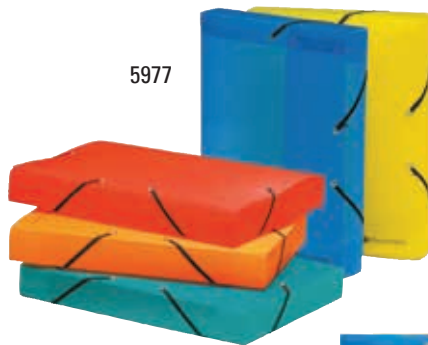

Extra Large No. 5 (no Eiffel tower band around pad)

Desk Pad w/ Blank	5 ½ x 10 ¾	12115*	1
Refill Blank		12215*	5

*Limited Quantity

12113

5977

"Linicolor" Polypro File Box

Holds letter size papers and file folders

- Capacity: 1 5/8" thick
- Black elastic closure

✓ = Best sellers

Description	Size	Reference	Case Pack	List
Assorted colors	9 3/4 x 13	5977 ✓	5	

55877

"Linicolor" Polypro Three Flap Folder

A portfolio with three flaps and two elastic closures. Securely holds letter size documents up to 1 1/4".