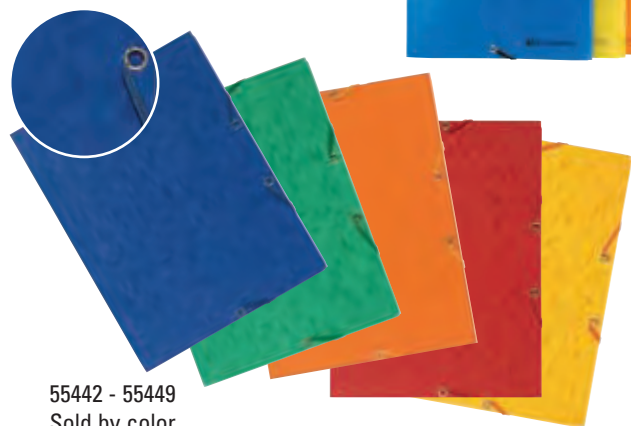

55442 - 55449
Sold by color

Pressboard Three Flap Folder

Textured, bright colored pressboard with matching elastic closures.

- 400 g glossy pressboard
- Holds letter size documents up to 1 1/4"
- Great for customization
- Sold by color

Description	Size	Reference	Case Pack	List
Blue	9 1/2 x 12 1/2	55442	5	
Green		55443	5	
Orange		55444	5	
Red		55445	5	
Yellow		55449	5