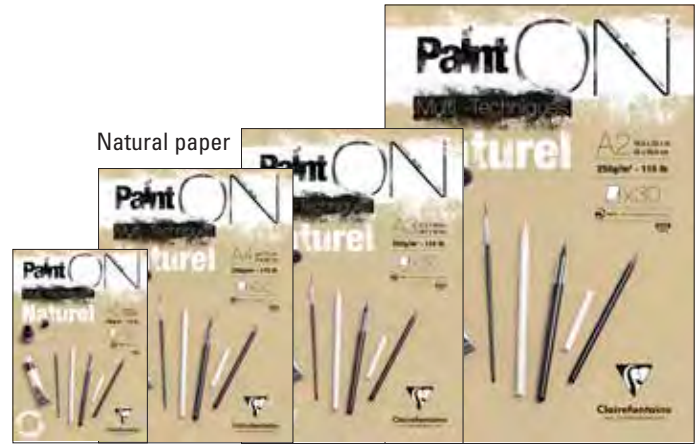

Natural paper

96539 96549 96541 96543