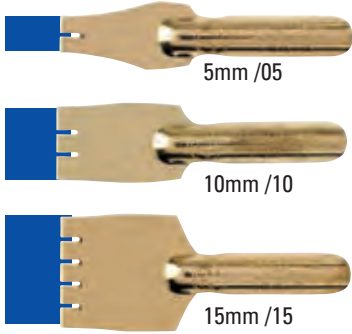

Plakat

Ornament

Bandzug

Calligraphy Nibs

Brause steel nibs are considered by many calligraphers to be among the best on the market. Made in Germany.

Plakat 755 (Poster Nib)

Steel brush gold-plated folded metal nib for creating large letters.

5mm /05, 10mm /10, 15mm /15

Box of 10 nibs / size	B755/	1
Box of 3 nibs / size (/10 & /15 only)	B3755/	3

Ornament 500

Round nib with blade and ink reservoir. For titles, ornamentation and monoline lettering.

.5mm /05, .7mm /07, 1mm /10, 1.5mm /15, 2mm /20, 2.5mm /25, 3mm /30, 4mm /40, 5mm /50

Box of 50 nibs / size	B500/	1
Box of 3 nibs / size	B3500/*	3

\*Limited Quantity

Bandzug 180

Square nibs for rounded (Roman, Italic, Gothic) writing. Ink reservoir on the top. Unique for its sharp angles and precise upstrokes. Creates incomparable Gothic letters.

Display size: (w) 14 ½ x (d) 12 x (h) 20"	B8003	1
-------------------------------------------	-------	---

36 boxes: 6 x B300361, B300066, B300076, B300046, B300511, 3 x B310001, B300068,

Display size: (w) 5 ¼ x (d) 7 ⅞ x (h) 15 ¾"	B8006	1
---------------------------------------------	-------	---