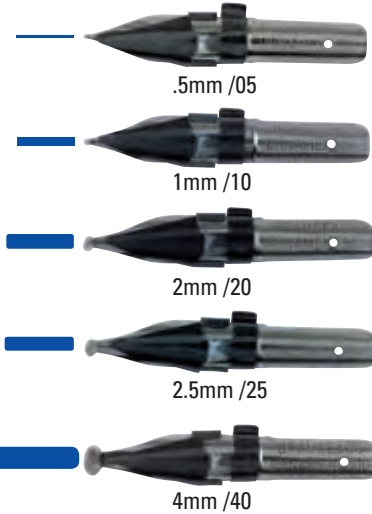

Plakat

Ornament

Bandzug

Calligraphy Nibs

Brause steel nibs are considered by many calligraphers to be among the best on the market. Made in Germany.

Plakat 755 (Poster Nib)

Steel brush gold-plated folded metal nib for creating large letters.

5mm /05, 10mm /10, 15mm /15

Box of 10 nibs / size	B755/	1
Box of 3 nibs / size (/10 & /15 only)	B3755/	3

Ornament 500

Round nib with blade and ink reservoir. For titles, ornamentation and monoline lettering.

.5mm /05, .7mm /07, 1mm /10, 1.5mm /15, 2mm /20, 2.5mm /25, 3mm /30, 4mm /40, 5mm /50

Box of 50 nibs / size	B500/	1
Box of 3 nibs / size	B3500/*	3

\*Limited Quantity

Bandzug 180

Square nibs for rounded (Roman, Italic, Gothic) writing. Ink reservoir on the top. Unique for its sharp angles and precise upstrokes. Creates incomparable Gothic letters.

Display size: (w) 14 ½ x (d) 12 x (h) 20"	B8003	1
-------------------------------------------	-------	---

36 boxes: 6 x B300361, B300066, B300076, B300046, B300511, 3 x B310001, B300068,

Display size: (w) 5 ¼ x (d) 7 ⅞ x (h) 15 ¾"	B8006	1
---------------------------------------------	-------	---