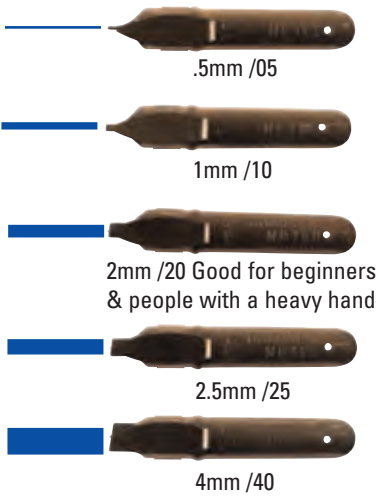

Plakat

Ornament

Bandzug

Calligraphy Nibs

Brause steel nibs are considered by many calligraphers to be among the best on the market. Made in Germany.

Plakat 755 (Poster Nib)

Steel brush gold-plated folded metal nib for creating large letters.

.5mm /05, .7mm /07, 1mm /10, 1.5mm /15, 2mm /20, 2.5mm /25, 3mm /30, 4mm /40, 5mm /50

Box of 50 nibs / size	B500/	1
Box of 3 nibs / size	B3500/*	3

\*Limited Quantity

Bandzug 180

Square nibs for rounded (Roman, Italic, Gothic) writing. Ink reservoir on the top. Unique for its sharp angles and precise upstrokes. Creates incomparable Gothic letters.

Display size: (w) 14 ½ x (d) 12 x (h) 20"	B8003	1
-------------------------------------------	-------	---

36 boxes: 6 x B300361, B300066, B300076, B300046, B300511, 3 x B310001, B300068,

Display size: (w) 5 ¼ x (d) 7 ⅞ x (h) 15 ¾"	B8006	1
---------------------------------------------	-------	---