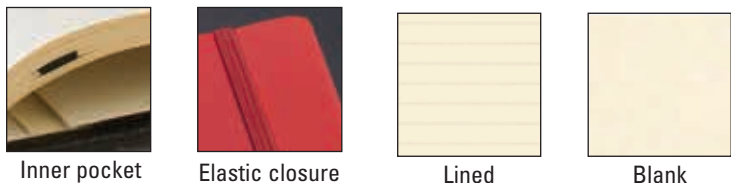

Habana Bound Journals

Slim and elegant business or personal notebooks

- Clairefontaine paper – 85g ivory, exceptionally smooth satin finish - 80 sheets
- Acid-free, pH neutral
- Elastic closure matches cover color
- Elegant round corners, inner pocket, and ribbon marker
- Sewn binding for extra security and flexibility
- Six colors, two sizes
- Lined or blank
- Hardcover with leather-like finish
- Sold by color or in a display
- Display includes: 12 x 149 and 8 x 249

✓ = **Best sellers**

Description	Size	Reference	Case Pack	List
Lined	80 sheets	4 x 6 3/8	149/ ✓	1
Lined		6 1/4 x 9 1/4	249/ ✓	1
Blank		4 x 6 3/8	349/	1
Blank		6 1/4 x 9 1/4	449/	1
Display	(w) 14 x (d) 5 x (h) 12	1005		1

Looking for high quality corporate gifts?

Customized products make great gifts for clients and employees. They are perfect for corporate meetings or events, and as fundraising or promotional gifts to clients and donors.

Four different customization methods are available:

Get a Free Quote

Email: custom@exaclair.com