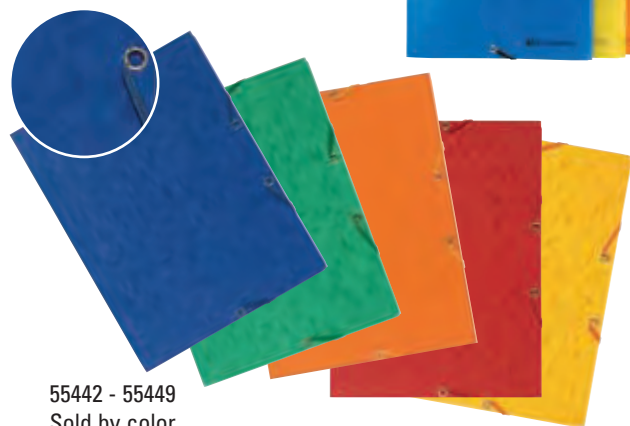

55442 - 55449
Sold by color

Pressboard Three Flap Folder

Textured, bright colored pressboard with matching elastic closures.

- 400 g glossy pressboard
- Holds letter size documents up to 1 1/4"
- Great for customization
- Sold by color

Description	Size	Reference	Case Pack	List
Blue	9 1/2 x 12 1/2	55442	5	
Green		55443	5	
Orange		55444	5	
Red		55445	5	
Yellow		55449	5