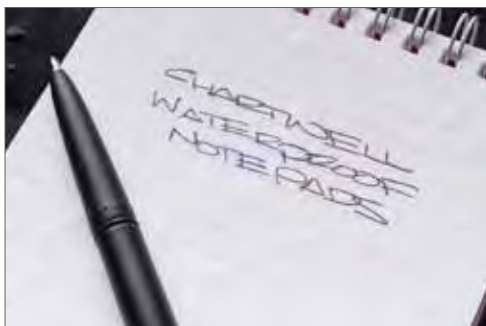

Business Card Holders

- Grained Club faux leather
- Saddle-stitched
- Four silver corners
- Display box of 10 holders
- 1321 assortment includes: black, blue, red
- 1321F assortment includes: rose, lilac, turquoise

Description		Size	Reference	List
Display 10 classic colors		2 ¾ x 4 ¼	1321	
Display 10 fashion colors			1321F