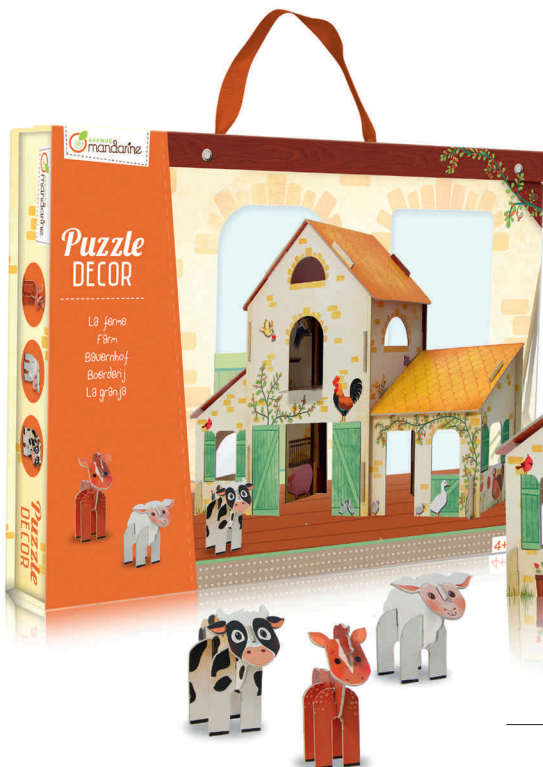

Knight's Castle - PU003

(h) 12 13/64"

(d) 12 19/32"

(w) 13 25/64"

3D Puzzle Decor

Description	Size	Reference	Case Pack	List
Knight's Castle	(w) 15 3/4 x (h) 11 8/10 x (d) 2 3/8"	PU003 ✓	2	\$
Farm House		PU004	2	\$:

Develop fine motor skills

Farm House - PU004

(h) 10 5/8"

(d) 4 23/32"

(w) 15 3/4"