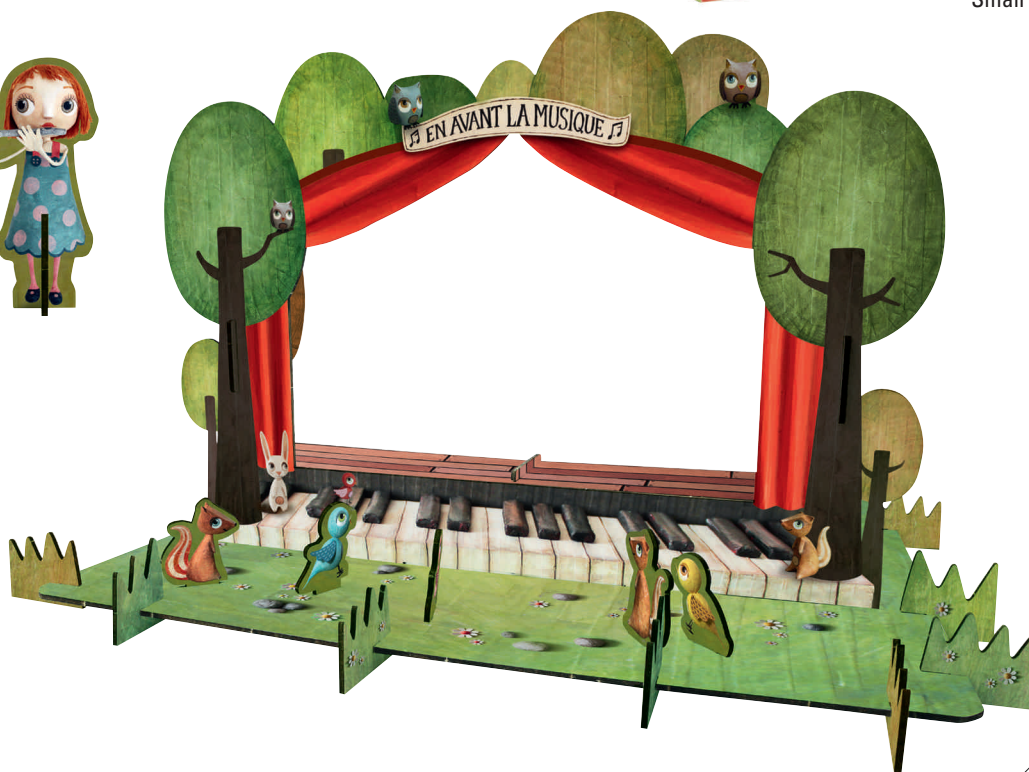

## 3D Puzzle Decor

Build your own treehouse, stage or even a knight's castle! These unique 3D puzzles will captivate and enchant while developing important skills in young children. **For ages 4+**

- Five themes: Doll House, Tree House, Knight's Castle, Farm House and Small Stage
- Each box includes one scene, three characters & instructions
- The puzzle box is especially sturdy and easy to carry with strap
- Helps build coordination and fine motor skills
- Made from reinforced, recycled cardboard

Description	Size	Reference	Case Pack	List
Small Stage <b>NEW</b>	(w) 15 3/4 x (h) 11 9/10 x (d) 2 3/8"	CO117	2	\$

Small Stage - CO117

(w) 16 1/8"

(h) 12 1/8"

(d) 9 7/8"