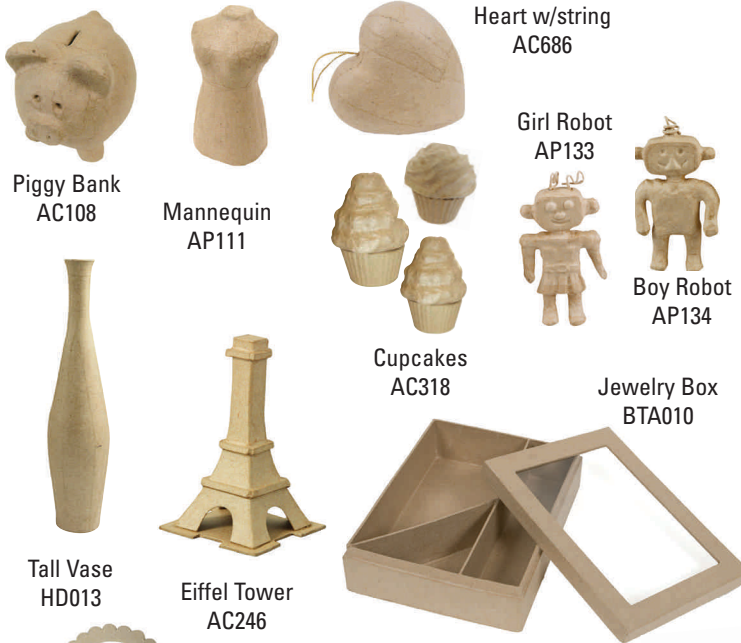

Décapatch® Papier-Mache

See description page 59

Accessories

✓ = Best sellers

Description	Size	Reference	Case Pack	List
Heart w/ string	3 x 1 ¾	AC686 ✓	5	\$
Mannequin	3 x 5 x 2 ½	AP111*	5	\$
Jewelry Box with dividers	6 ¼ x 8 ¼ x 1 ¾	BTA010	1	\$
Small Ball Vase	3 ½ x 3 ⅞ x 3 ½	HD003	1	\$
Cupcakes sold assorted	3 x 4	AC318	12	\$
Eiffel Tower	4 ¾ x 2 ¾	AC246	4	\$
Girl Robot	2 ½ x 5 ½ x ¾	AP133*	5	\$
Boy Robot	3 ⅞ x 5 ½ x ¾	AP134*	5	\$
Piggy Bank	5 x 5 x 5	AC108 ✓	5	\$
Tall Vase (waterproof)	11 ¾ x 2 ⅞ x 2 ⅞	HD013	1	\$
Large Ball Vase	6 ¾ x 6 ¾ x 6 ¾	HD005*	1	\$
Napkin Box NEW	5 x 9 x 3	AC657	1	\$

Masks

Mask making for a costume party or for art! It is fun and much easier with Decopatch

✓ = Best sellers

Carnival	¾ x 7 ¼ x 2 ¾	AC130*	5	\$
Butterfly	9 x 3 ½ x 7 ½	AC292 ✓	2	\$
Mardi-Gras	9 ¾ x 8 ¼ x 11	AC333 ✓	2	\$
Queen	10 x 2 ¾ x 8 ½	AC315	2	\$
Bird	9 ⅞ x 3 ½ x 9 ⅞	AC311	2	\$
Mask NEW	2 x 6 x 3	AC376	2	\$
African	7 ½ x 11 ½ x 2	AC335*	2	\$

Holiday Ornaments

Snowman	3 x 5 x 2 ½	AP104	5	\$
Star	7 ¾	NO011	1	\$
Reindeer	4 x 6 ¼ x 2	NO735 ✓	1	\$
Pack of 3 angels (2 small & 1 larger)		NO010	1	\$
Christmas Tree (small)	5 ½ x 5 ½ x 7	NO030	1	\$
Pack of 5 holiday stars	1 ¼ x 4 ½ x 7	NO009 ✓	1	\$
Angel	(h) 8 ¼	NO110	1	\$
Santa Claus	3 ¼ x 6 x 7 ½	NO019	1	\$
Pack of 8 Christmas tree balls	(d) 2	NO007	1	\$
Pumpkin NEW	4 x 4 x 5	SA179	1	\$