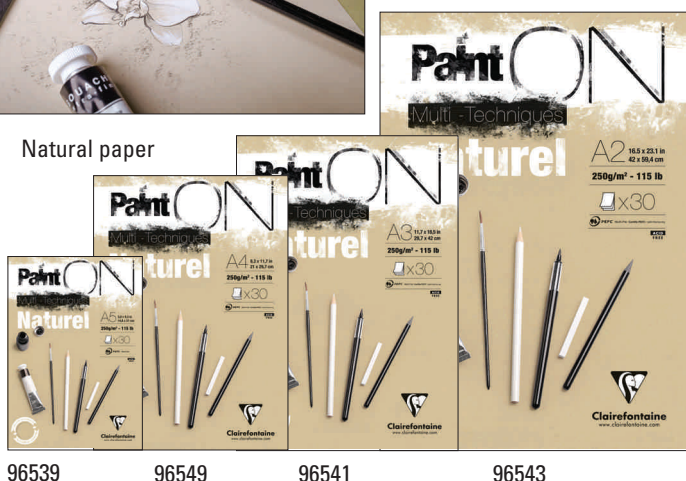

Great value!

Description	Size	Reference	CasePack	List
Sketch Pad	8 ¼ x 11 ¾	93134NC	5	\$
	6 x 8 ¼	93135NC	5	\$
	8 ¼ x 8 ¼	93136NC	5	\$

Paint On! **NEW**

- A thick drawing and sketch paper suitable for wet and dry medias
- White paper has 40 sheets
- Natural off-white paper has 30 sheets
- Acid-free
- Suitable for acrylic, pastel, graphite charcoal, pen, pencil and collage
- 250g (115lb) paper

Description	White Paper	Natural Paper	Case Pack	List
(A5) 6 x 8"	96538	96539	4	\$
(A4) 8 x 12"	96537	96540	4	\$
(A3) 12 x 17"	96536	96541	2	\$
(A2) 17 x 23"	96535	96543	1	\$

Manga Drawing Paper **NEW**

Comic and Manga illustration pads

Storyboard Pads

- 55g storyboard paper with high transparency, allows for nice tracing
- 100 sheets, glued pad
- Two different frames to choose from
- Pre-printed non-reproducible scale in light blue ink

Description	Size	Reference	Case Pack	List
Storyboard (A4)	8 x 12"	94037	5	\$

Illustration Pads

- 100g extra white, super smooth paper
- 50 sheets, glued pad
- Ideal for markers, indian ink, felt pens, pencils: no bleed thru