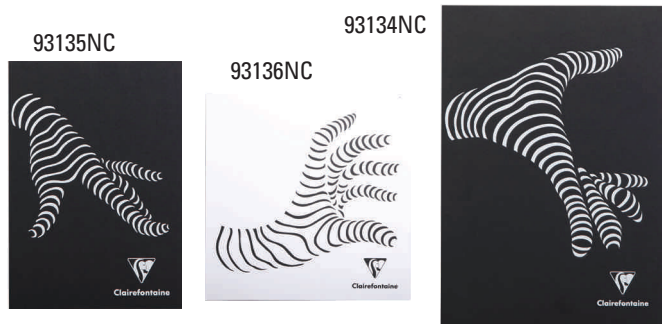

Trophee Sketchpad

Smooth ribbed cover in three unique designs in slick black and bright white.

- Embossed cover in black or white
- Available in 3 sizes
- 90g white Clairefontaine paper
- Staplebound with stiff back cardboard
- Sturdy cardboard inside the back cover
- 50 sheets, acid-free paper
- Glued at the top
- Individually shrink-wrapped
- Sold assorted

Great value!

Description	Size	Reference	CasePack	List
Sketch Pad	8 ¼ x 11 ¾	93134NC	5	\$
	6 x 8 ¼	93135NC	5	\$
	8 ¼ x 8 ¼	93136NC	5	\$

Paint On! **NEW**

- A thick drawing and sketch paper suitable for wet and dry medias
- White paper has 40 sheets
- Natural off-white paper has 30 sheets
- Acid-free
- Suitable for acrylic, pastel, graphite charcoal, pen, pencil and collage
- 250g (115lb) paper

Comic and Manga illustration pads

Storyboard Pads

- 55g storyboard paper with high transparency, allows for nice tracing
- 100 sheets, glued pad
- Two different frames to choose from
- Pre-printed non-reproducible scale in light blue ink