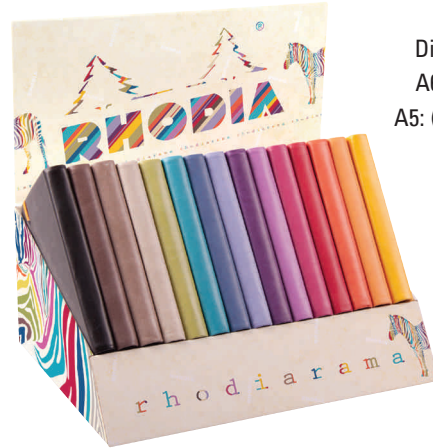

## Rhodiarama Webbies

The bestseller Webbies in 15 bright colors. Somewhere between orange and black there is a Webbie just for you.

- Two sizes
- 90 g ivory paper, acid-free, pH neutral
- Italian leatherette
- Embossed Rhodia logo
- Inner pocket, printed full color flyleaves
- Orange elastic closure
- Round corners
- Orange ribbon marker
- 96 sheets lined or blank
- Individually shrink-wrapped
- Sold in cardboard display of 15 assorted or 1 per color

Display - Assortment of 15 colors

| Size      | Lined  | Blank  | Case Pack | List |
|-----------|--------|--------|-----------|------|
| 3 ½ x 5 ½ | 118602 | 118601 | 15        | \$   |
| 5 ½ x 8 ¼ | 118702 | 118701 | 15        | \$   |

## Rhodiarama Pad Holder

The popular No. 12 notepad holder is now available in 14 new colors! A great accessory or gift. Bundle with a Webnotebook or ColoR pad.

- Sewn leatherette with contrasting orange thread and orange lining. Embossed Rhodia logo on front cover
- Includes a No 12 lined orange Rhodia pad and pen loop
- Inner pocket for notes, receipts or business cards