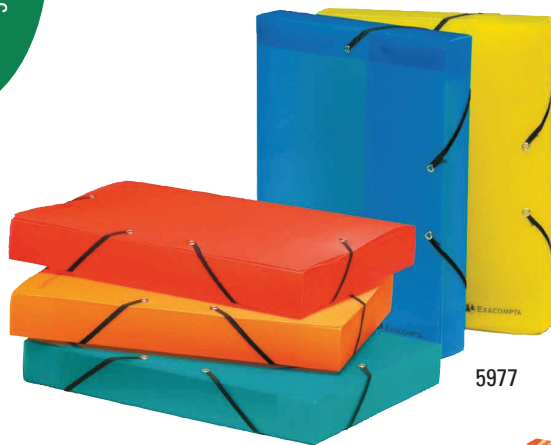

## Filing

Smart and stylish, Exacompta file management boxes and folders are made of brightly colored translucent and durable polypropylene or sturdy hardboard.

Home & Office

5977

59445

59148

51248

### Polypro File Box

Holds letter size papers and file folders

- Capacity: 1 5/8" thick
- Black elastic closure

### "Linicolor"

✓ = Best sellers

Assorted colors	9 3/4 x 13	5977 ✓	5	\$
-----------------	------------	--------	---	----

### "Cirque"

Orange	9 3/4 x 13	59445	5	\$
--------	------------	-------	---	----