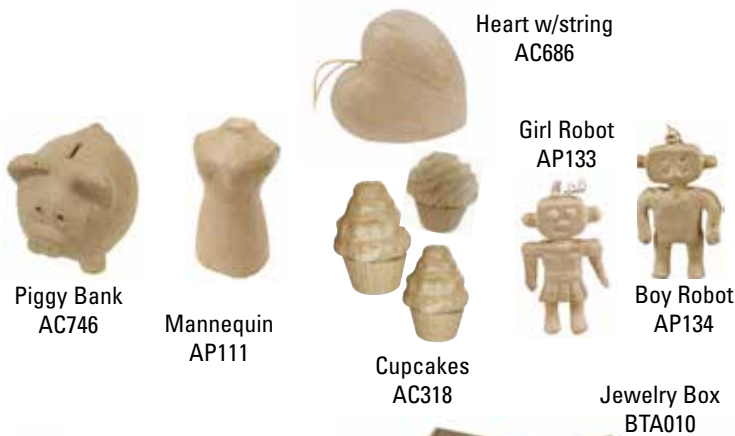

Décapatch® Papier-Mache

See description page 24

Accessories

✓ = Best sellers

Description	Size	Reference	Case Pack
Heart w/ string	3 x 1 ¾	AC686 ✓	5
Mannequin	3 x 5 x 2 ½	AP111*	5
Jewelry Box with dividers	6 ¼ x 8 ¼ x 1 ¾	BTA010	1
Small Ball Vase	3 ½ x 3 ⅛ x 3 ½	HD003	1
Cupcakes sold assorted	3 x 4	AC318*	12
Eiffel Tower	4 ¾ x 2 ¾	AC246	4
Girl Robot	2 ½ x 5 ½ x ¾	AP133*	5
Boy Robot	3 ⅛ x 5 ½ x ¾	AP134*	5
Piggy Bank	5 x 5 x 5	AC746 ✓	5
Tall Vase (waterproof)	11 ¼ x 2 ⅛ x 2 ⅛	HD013	1
Large Ball Vase	6 ¾ x 6 ¾ x 6 ¾	HD005*	1
Napkin Box	5 x 9 x 3	AC657	1

Frames

Create a unique frame by applying Décapatch® paper.

Small frame	5 ¾ x 5 ¾ (photo size: 2 ½ x 2 ½)	CD693	1
Large frame	11 x 11 (photo size: 6 x 6)	CD705	1

Holiday Ornaments

Snowman	3 x 5 x 2 ½	AP104	5
Star	7 ¾	NO011	1
Reindeer	4 x 6 ¼ x 2	NO735 ✓	1
Pack of 3 angels (2 small & 1 larger)		NO010*	1
Christmas Tree (small)	5 ½ x 5 ½ x 7	NO030	1
Pack of 5 holiday stars	1 ¼ x 4 ½ x 7	NO009* ✓	1
Angel	(h) 8 ¼	NO027*	1
Santa Claus	3 ¼ x 6 x 7 ½	NO019	1
Pack of 8 Christmas tree balls	(d) 2	NO007	1
Pumpkin	4 x 4 x 5	SA179	1