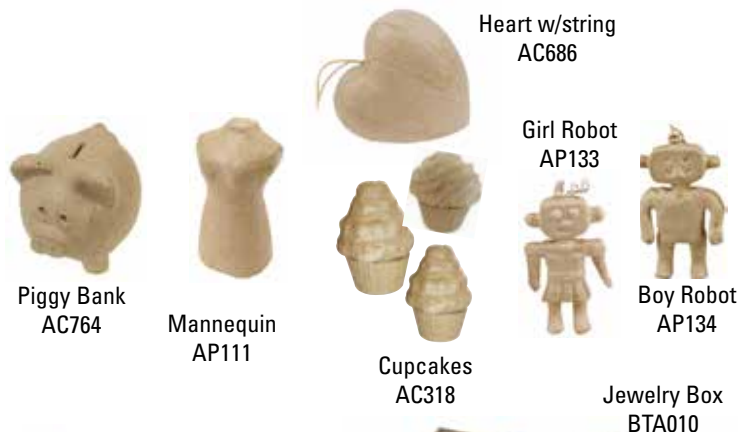

Décopatch® Papier-Mache

See description page 33

Accessories

✓ = Best sellers

| Description | Size | Reference | Case Pack | List |
|---------------------------|------------------|----------------|-----------|------|
| Heart w/ string | 3 x 1 ¾ | AC686 ✓ | 5 | |
| Mannequin | 3 x 5 x 2 ½ | AP111* | 5 | |
| Jewelry Box with dividers | 6 ¼ x 8 ¼ x 1 ¾ | BTA010 | 1 | |
| Small Ball Vase | 3 ½ x 3 ½ x 3 ½ | HD003 | 1 | |
| Cupcakes sold assorted | 3 x 4 | AC318 | 12 | |
| Eiffel Tower | 4 ¾ x 2 ¾ | AC246 | 4 | |
| Girl Robot | 2 ½ x 5 ½ x ¾ | AP133* | 5 | |
| Boy Robot | 3 ⅛ x 5 ½ x ¾ | AP134* | 5 | |
| Piggy Bank | 5 x 5 x 5 | AC764 ✓ | 5 | |
| Tall Vase (waterproof) | 11 ¾ x 2 ½ x 2 ½ | HD013 | 1 | |
| Large Ball Vase | 6 ¾ x 6 ¾ x 6 ¾ | HD005* | 1 | |
| Napkin Box | 5 x 9 x 3 | AC657 | 1 | |

Frames

Create a unique frame by applying Décopatch® paper.

| | | | |
|-------------|-----------------------------------|-------|---|
| Small frame | 5 ¾ x 5 ¾ (photo size: 2 ½ x 2 ½) | CD693 | 1 |
| Large frame | 11 x 11 (photo size: 6 x 6) | CD705 | 1 |

Holiday Ornaments

| | | | |
|---------------------------------------|---------------|----------------|---|
| Snowman | 3 x 5 x 2 ½ | AP104 | 5 |
| Star | 7 ¾ | NO011 | 1 |
| Reindeer | 4 x 6 ¼ x 2 | NO735 ✓ | 1 |
| Pack of 3 angels (2 small & 1 larger) | | NO010 | 1 |
| Christmas Tree (small) | 5 ½ x 5 ½ x 7 | NO030 | 1 |
| Pack of 5 holiday stars | 1 ¼ x 4 ½ x 7 | NO009 ✓ | 1 |
| Angel | (h) 8 ¼ | NO027 | 1 |
| Santa Claus | 3 ¼ x 6 x 7 ½ | NO019 | 1 |
| Pack of 8 Christmas tree balls | (d) 2 | NO007 | 1 |
| Pumpkin | 4 x 4 x 5 | SA179 | 1 |