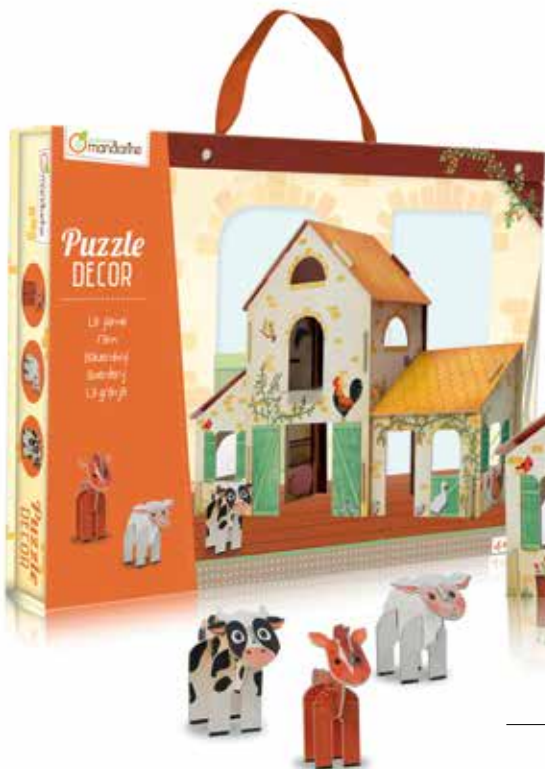

Defend your castle!

Knight's Castle - PU003

(h) 12 13/64"

(d) 12 19/32"

(w) 13 25/64"

3D Puzzle Decor

Description	Size	Reference	Case Pack	List
Knight's Castle	(w) 15 3/4 x (h) 11 8/10 x (d) 2 3/8"	PU003 ✓	2	
Farm House		PU004	2	

Develop fine motor skills

Farm House - PU004

(h) 10 5/8"

(d) 4 23/32"

(w) 15 3/4"