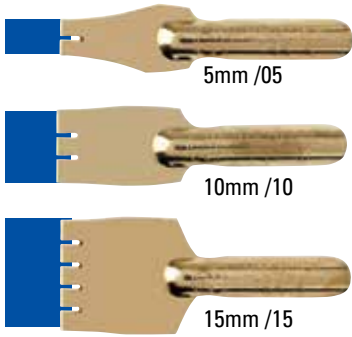

Plakat

5mm /05

10mm /10

15mm /15

Ornament

.5mm /05

1mm /10

2mm /20

2.5mm /25

Bandzug

.5mm /05

1mm /10

2mm /20 Good for beginners & people with a heavy hand

2.5mm /25

4mm /40

4mm /40

4B

B8003

See-thru 3 nib boxes

B8006

Calligraphy Nibs

Brause steel nibs are considered by many calligraphers to be among the best on the market. Made in Germany since 1850.

Plakat 755 (Poster Nib)

Steel brush gold-plated folded metal nib for creating large letters.

.5mm /05, .7mm /07, 1mm /10, 1.5mm /15, 2mm /20, 2.5mm /25, 3mm /30, 4mm /40, 5mm /50

Box of 50 nibs / size	B500/	1
Pack of 3 nibs / size	B3500/*	3

*Limited Quantity

Bandzug 180

Square nibs for rounded (Roman, Italic, Gothic) writing. Ink reservoir on the top. Unique for its sharp angles and precise upstrokes. Creates incomparable Gothic letters.