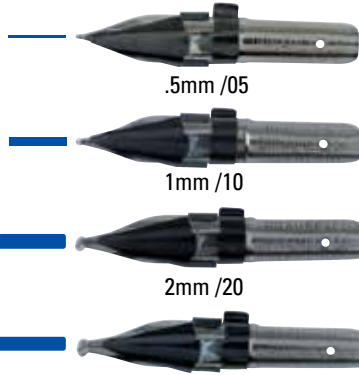

Plakat

5mm /05

10mm /10

15mm /15

Ornament

.5mm /05

1mm /10

2mm /20

2.5mm /25

Bandzug

.5mm /05

1mm /10

2mm /20 Good for beginners & people with a heavy hand

2.5mm /25

4mm /40

4mm /40

4B

B8003

See-thru 3 nib boxes

B8006

Calligraphy Nibs

Brause steel nibs are considered by many calligraphers to be among the best on the market. Made in Germany since 1850.

Plakat 755 (Poster Nib)

Steel brush gold-plated folded metal nib for creating large letters.

Display size: (w) 14 ½ x (d) 12 x (h) 20"	B8003	1
---	-------	---

36 boxes: 6 x B300361, B300066, B300076, B300046, B300511, 3 x B310001, B300068,

Display size: (w) 5 ¼ x (d) 7 ⅞ x (h) 15 ¾"	B8006	1
---	-------	---