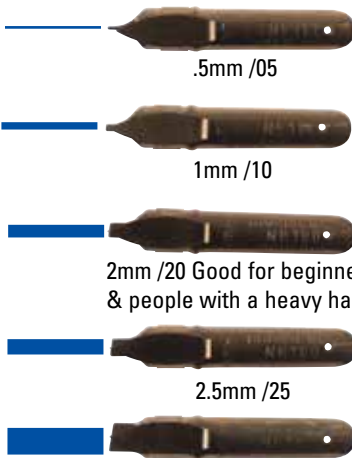

Plakat

5mm /05

10mm /10

15mm /15

Ornament

.5mm /05

1mm /10

2mm /20

2.5mm /25

Bandzug

.5mm /05

1mm /10

2mm /20 Good for beginners & people with a heavy hand

2.5mm /25

4mm /40

4mm /40

4B

B8003

See-thru 3 nib boxes

B8006

Calligraphy Nibs

Brause steel nibs are considered by many calligraphers to be among the best on the market. Made in Germany since 1850.

Plakat 755 (Poster Nib)

Steel brush gold-plated folded metal nib for creating large letters.